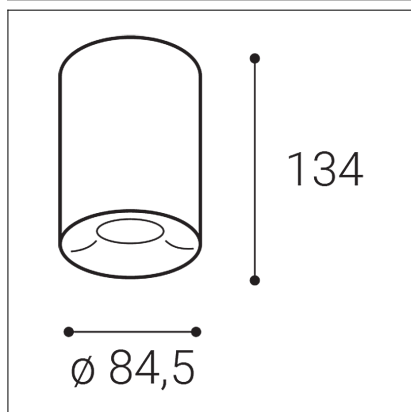

TUBUS C, W

| | |
|-------------------------------|------------------|
| Code: | 1150621D |
| Color: | WHITE / 9016 |
| Material: | ALUMINIUM/PMMA |
| Power: | 9W |
| Color temperature: | 2700K |
| Lumen output: | 735lm |
| Efficacy: | 82lm/W |
| Color rendering index: | 90+ |
| SDCM: | < 3 |
| Light beam angle: | 60° |
| Light Source: | LED |
| Dimmable: | DALI/PUSH |
| LED lifetime: | L80B20 50.000h |
| Driver: | 200 mA |
| Voltage / Frequency: | 220-240V/50-60Hz |
| Dimensions luminaire: | d85x134 mm |
| Product weight kg: | 0,5 kg |
| Packing carton: | 1 |
| Package dimensions: | 190x120x175 mm |