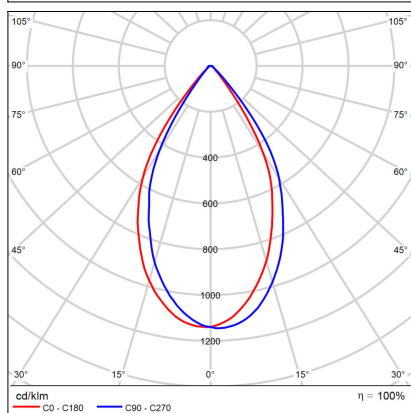

TUBUS C, W

| | |
|-------------------------------|------------------|
| Code: | 1150621D |
| Color: | WHITE / 9016 |
| Material: | ALUMINIUM/PMMA |
| Power: | 9W |
| Color temperature: | 2700K |
| Lumen output: | 735lm |
| Efficacy: | 82lm/W |
| Color rendering index: | 90+ |
| SDCM: | < 3 |
| Light beam angle: | 60° |
| Light Source: | LED |
| Dimmable: | DALI/PUSH |
| LED lifetime: | L80B20 50.000h |
| Driver: | 200 mA |
| Voltage / Frequency: | 220-240V/50-60Hz |
| Dimensions luminaire: | d85x134 mm |
| Product weight kg: | 0,5 kg |
| Packing carton: | 1 |
| Package dimensions: | 190x120x175 mm |