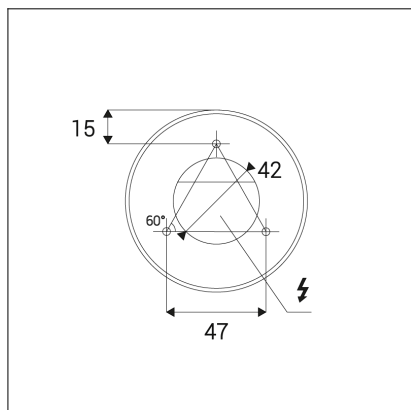

TUBUS C, W

| | |
|-------------------------------|------------------|
| Code: | 1150621D |
| Color: | WHITE / 9016 |
| Material: | ALUMINIUM/PMMA |
| Power: | 9W |
| Color temperature: | 2700K |
| Lumen output: | 735lm |
| Efficacy: | 82lm/W |
| Color rendering index: | 90+ |
| SDCM: | < 3 |
| Light beam angle: | 60° |
| Light Source: | LED |
| Dimmable: | DALI/PUSH |
| LED lifetime: | L80B20 50.000h |
| Driver: | 200 mA |
| Voltage / Frequency: | 220-240V/50-60Hz |
| Dimensions luminaire: | d85x134 mm |
| Product weight kg: | 0,5 kg |
| Packing carton: | 1 |
| Package dimensions: | 190x120x175 mm |