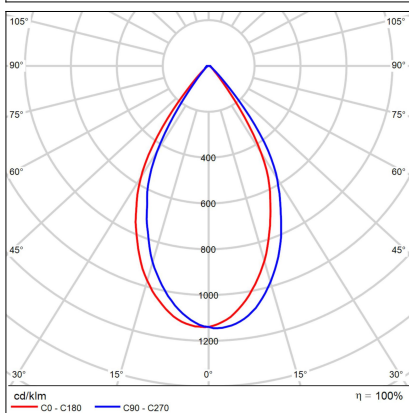

TUBUS C, W

Code: 1150621DT
Color: WHITE / 9016
Material: ALUMINIUM/PMMA
Power: 9W
Color temperature: 2700K
Lumen output: 735lm
Efficacy: 82lm/W
Color rendering index: 90+
SDCM: < 3
Light beam angle: 60°
Light Source: LED
Dimmable: TRIAC
LED lifetime: L80B20 50.000h
Driver: 200 mA
Voltage / Frequency: 220-240V/50-60Hz
Dimensions luminaire: d85x134 mm
Product weight kg: 0,5 kg
Packing carton: 1
Package dimensions: 190x120x175 mm