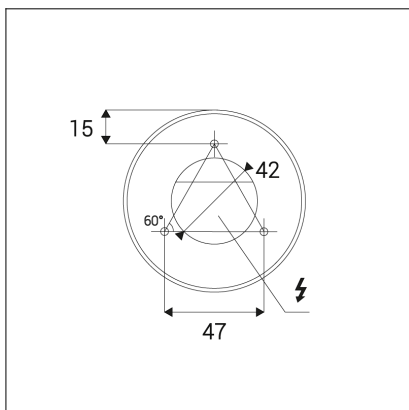

TUBUS C, W

Code: 1150621DT
Color: WHITE / 9016
Material: ALUMINIUM/PMMA
Power: 9W
Color temperature: 2700K
Lumen output: 735lm
Efficacy: 82lm/W
Color rendering index: 90+
SDCM: < 3
Light beam angle: 60°
Light Source: LED
Dimmable: TRIAC
LED lifetime: L80B20 50.000h
Driver: 200 mA
Voltage / Frequency: 220-240V/50-60Hz
Dimensions luminaire: d85x134 mm
Product weight kg: 0,5 kg
Packing carton: 1
Package dimensions: 190x120x175 mm