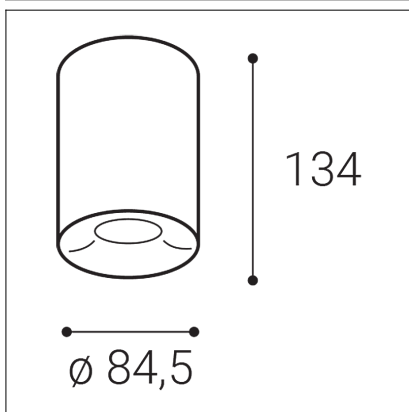

TUBUS C, W

Code: 1150621DT
Color: WHITE / 9016
Material: ALUMINIUM/PMMA
Power: 9W
Color temperature: 2700K
Lumen output: 735lm
Efficacy: 82lm/W
Color rendering index: 90+
SDCM: < 3
Light beam angle: 60°
Light Source: LED
Dimmable: TRIAC
LED lifetime: L80B20 50.000h
Driver: 200 mA
Voltage / Frequency: 220-240V/50-60Hz
Dimensions luminaire: d85x134 mm
Product weight kg: 0,5 kg
Packing carton: 1
Package dimensions: 190x120x175 mm