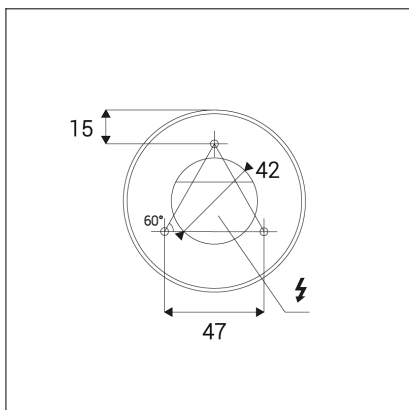

TUBUS B, B

Code: 1150543
Color: BLACK / 9005
Material: ALUMINIUM/PMMA
Power: 9W
Color temperature: 4000K
Lumen output: 820lm
Efficacy: 91lm/W
Color rendering index: 90+
SDCM: < 3
Light beam angle: 60°
Light Source: LED
Dimmable: ON/OFF
LED lifetime: L80B20 50.000h
Driver: 200 mA
Voltage / Frequency: 220-240V/50-60Hz
Dimensions luminaire: d85x134 mm
Product weight kg: 0,5 kg
Packing carton: 1
Package dimensions: 190x120x175 mm