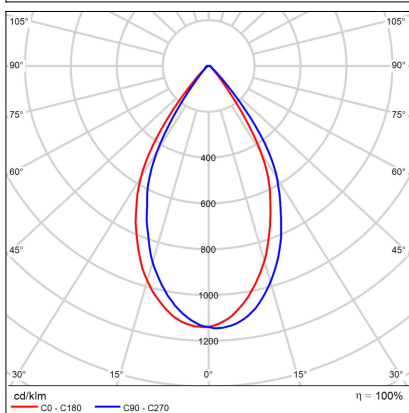

TUBUS B, B

Code: 1150543
Color: BLACK / 9005
Material: ALUMINIUM/PMMA
Power: 9W
Color temperature: 4000K
Lumen output: 820lm
Efficacy: 91lm/W
Color rendering index: 90+
SDCM: < 3
Light beam angle: 60°
Light Source: LED
Dimmable: ON/OFF
LED lifetime: L80B20 50.000h
Driver: 200 mA
Voltage / Frequency: 220-240V/50-60Hz
Dimensions luminaire: d85x134 mm
Product weight kg: 0,5 kg
Packing carton: 1
Package dimensions: 190x120x175 mm