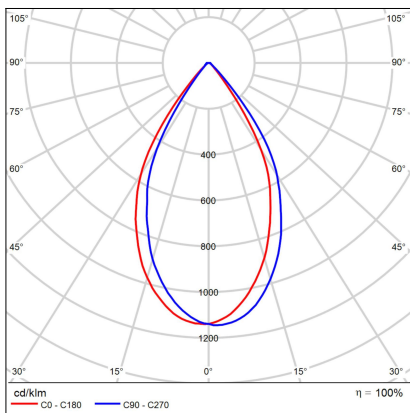

TUBUS B, B

Code:	1150543D
Color:	BLACK / 9005
Material:	ALUMINIUM/PMMA
Power:	9W
Color temperature:	4000K
Lumen output:	820lm
Efficacy:	91lm/W
Color rendering index:	90+
SDCM:	< 3
Light beam angle:	60°
Light Source:	LED
Dimmable:	DALI/PUSH
LED lifetime:	L80B20 50.000h
Driver:	200 mA
Voltage / Frequency:	220-240V/50-60Hz
Dimensions luminaire:	d85x134 mm
Product weight kg:	0,5 kg
Packing carton:	1
Package dimensions:	190x120x175 mm