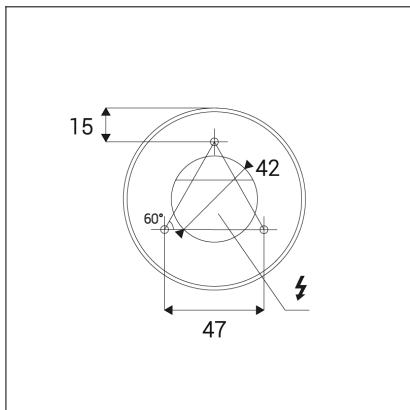

TUBUS B, B

Code:	1150543D
Color:	BLACK / 9005
Material:	ALUMINIUM/PMMA
Power:	9W
Color temperature:	4000K
Lumen output:	820lm
Efficacy:	91lm/W
Color rendering index:	90+
SDCM:	< 3
Light beam angle:	60°
Light Source:	LED
Dimmable:	DALI/PUSH
LED lifetime:	L80B20 50.000h
Driver:	200 mA
Voltage / Frequency:	220-240V/50-60Hz
Dimensions luminaire:	d85x134 mm
Product weight kg:	0,5 kg
Packing carton:	1
Package dimensions:	190x120x175 mm