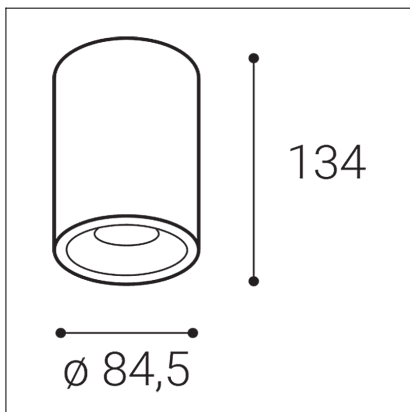

TUBUS B, B

Code:	1150543D
Color:	BLACK / 9005
Material:	ALUMINIUM/PMMA
Power:	9W
Color temperature:	4000K
Lumen output:	820lm
Efficacy:	91lm/W
Color rendering index:	90+
SDCM:	< 3
Light beam angle:	60°
Light Source:	LED
Dimmable:	DALI/PUSH
LED lifetime:	L80B20 50.000h
Driver:	200 mA
Voltage / Frequency:	220-240V/50-60Hz
Dimensions luminaire:	d85x134 mm
Product weight kg:	0,5 kg
Packing carton:	1
Package dimensions:	190x120x175 mm