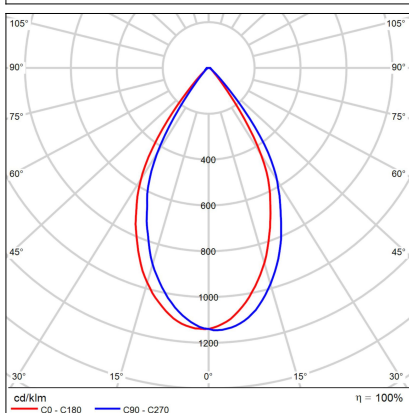

TUBUS B, B

| |
|--|
| Code: 1150543DT |
| Color: BLACK / 9005 |
| Material: ALUMINIUM/PMMA |
| Power: 9W |
| Color temperature: 4000K |
| Lumen output: 820lm |
| Efficacy: 91lm/W |
| Color rendering index: 90+ |
| SDCM: < 3 |
| Light beam angle: 60° |
| Light Source: LED |
| Dimmable: TRIAC |
| LED lifetime: L80B20 50.000h |
| Driver: 200 mA |
| Voltage / Frequency: 220-240V/50-60Hz |
| Dimensions luminaire: d85x134 mm |
| Product weight kg: 0,5 kg |
| Packing carton: 1 |
| Package dimensions: 190x120x175 mm |