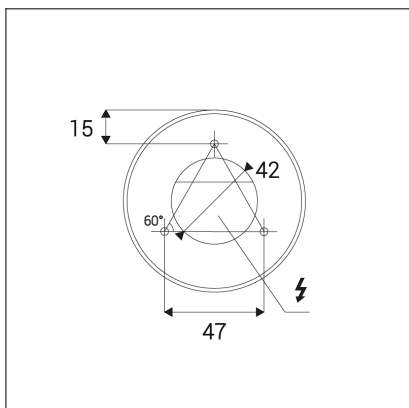

TUBUS B, B

| |
|--|
| Code: 1150543DT |
| Color: BLACK / 9005 |
| Material: ALUMINIUM/PMMA |
| Power: 9W |
| Color temperature: 4000K |
| Lumen output: 820lm |
| Efficacy: 91lm/W |
| Color rendering index: 90+ |
| SDCM: < 3 |
| Light beam angle: 60° |
| Light Source: LED |
| Dimmable: TRIAC |
| LED lifetime: L80B20 50.000h |
| Driver: 200 mA |
| Voltage / Frequency: 220-240V/50-60Hz |
| Dimensions luminaire: d85x134 mm |
| Product weight kg: 0,5 kg |
| Packing carton: 1 |
| Package dimensions: 190x120x175 mm |