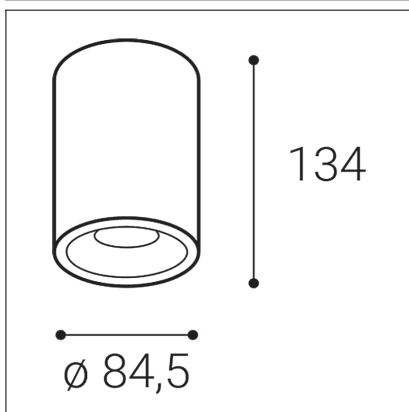

TUBUS B, B

| |
|--|
| Code: 1150543DT |
| Color: BLACK / 9005 |
| Material: ALUMINIUM/PMMA |
| Power: 9W |
| Color temperature: 4000K |
| Lumen output: 820lm |
| Efficacy: 91lm/W |
| Color rendering index: 90+ |
| SDCM: < 3 |
| Light beam angle: 60° |
| Light Source: LED |
| Dimmable: TRIAC |
| LED lifetime: L80B20 50.000h |
| Driver: 200 mA |
| Voltage / Frequency: 220-240V/50-60Hz |
| Dimensions luminaire: d85x134 mm |
| Product weight kg: 0,5 kg |
| Packing carton: 1 |
| Package dimensions: 190x120x175 mm |