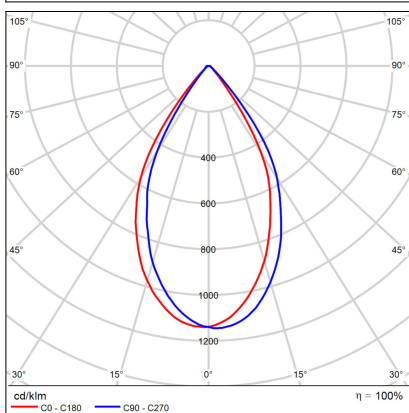

TUBUS B, B

Code: 1150533
Color: BLACK / 9005
Material: ALUMINIUM/PMMA
Power: 9W
Color temperature: 3000K
Lumen output: 735lm
Efficacy: 82lm/W
Color rendering index: 90+
SDCM: < 3
Light beam angle: 60°
Light Source: LED
Dimmable: ON/OFF
LED lifetime: L80B20 50.000h
Driver: 200 mA
Voltage / Frequency: 220-240V/50-60Hz
Dimensions luminaire: d85x134 mm
Product weight kg: 0,5 kg
Packing carton: 1
Package dimensions: 190x120x175 mm