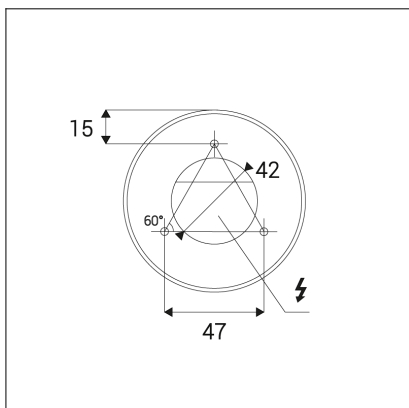

TUBUS B, B

Code: 1150533
Color: BLACK / 9005
Material: ALUMINIUM/PMMA
Power: 9W
Color temperature: 3000K
Lumen output: 735lm
Efficacy: 82lm/W
Color rendering index: 90+
SDCM: < 3
Light beam angle: 60°
Light Source: LED
Dimmable: ON/OFF
LED lifetime: L80B20 50.000h
Driver: 200 mA
Voltage / Frequency: 220-240V/50-60Hz
Dimensions luminaire: d85x134 mm
Product weight kg: 0,5 kg
Packing carton: 1
Package dimensions: 190x120x175 mm