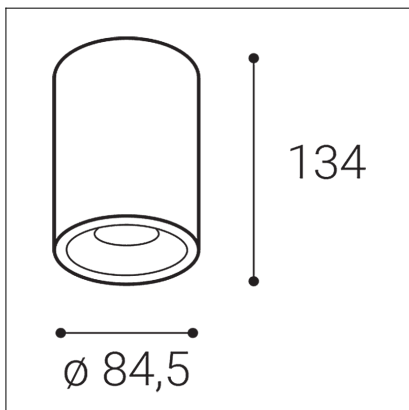

TUBUS B, B

Code: 1150533DT
Color: BLACK / 9005
Material: ALUMINIUM/PMMA
Power: 9W
Color temperature: 3000K
Lumen output: 735lm
Efficacy: 82lm/W
Color rendering index: 90+
SDCM: < 3
Light beam angle: 60°
Light Source: LED
Dimmable: TRIAC
LED lifetime: L80B20 50.000h
Driver: 200 mA
Voltage / Frequency: 220-240V/50-60Hz
Dimensions luminaire: d85x134 mm
Product weight kg: 0,5 kg
Packing carton: 1
Package dimensions: 190x120x175 mm