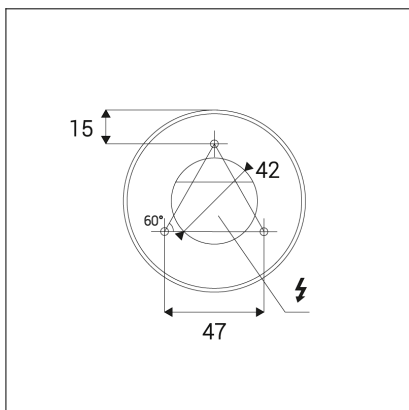

TUBUS B, B

Code: 1150533DT
Color: BLACK / 9005
Material: ALUMINIUM/PMMA
Power: 9W
Color temperature: 3000K
Lumen output: 735lm
Efficacy: 82lm/W
Color rendering index: 90+
SDCM: < 3
Light beam angle: 60°
Light Source: LED
Dimmable: TRIAC
LED lifetime: L80B20 50.000h
Driver: 200 mA
Voltage / Frequency: 220-240V/50-60Hz
Dimensions luminaire: d85x134 mm
Product weight kg: 0,5 kg
Packing carton: 1
Package dimensions: 190x120x175 mm