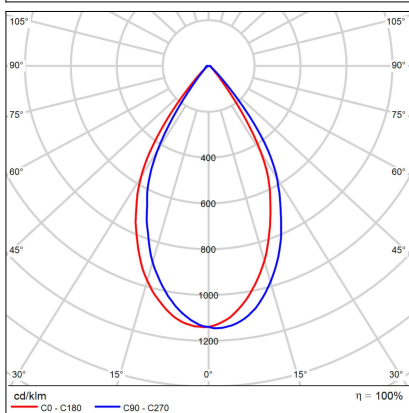

TUBUS B, B

Code: 1150533DT
Color: BLACK / 9005
Material: ALUMINIUM/PMMA
Power: 9W
Color temperature: 3000K
Lumen output: 735lm
Efficacy: 82lm/W
Color rendering index: 90+
SDCM: < 3
Light beam angle: 60°
Light Source: LED
Dimmable: TRIAC
LED lifetime: L80B20 50.000h
Driver: 200 mA
Voltage / Frequency: 220-240V/50-60Hz
Dimensions luminaire: d85x134 mm
Product weight kg: 0,5 kg
Packing carton: 1
Package dimensions: 190x120x175 mm