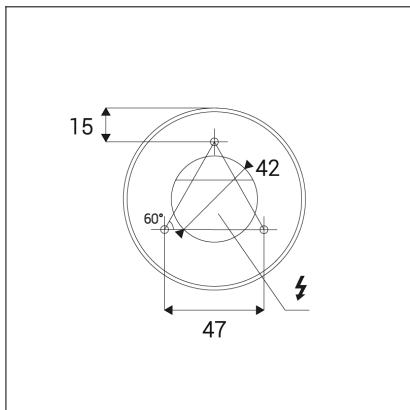

TUBUS A, B

Code: 1150443D
Color: BLACK / 9005
Material: ALUMINIUM/PMMA
Power: 9W
Color temperature: 4000K
Lumen output: 820lm
Efficacy: 91lm/W
Color rendering index: 90+
SDCM: < 3
Light beam angle: 60°
Light Source: LED
Dimmable: DALI/PUSH
LED lifetime: L80B20 50.000h
Driver: 200 mA
Voltage / Frequency: 220-240V/50-60Hz
Dimensions luminaire: d85x143 mm
Product weight kg: 0,5 kg
Packing carton: 1
Package dimensions: 190x120x175 mm