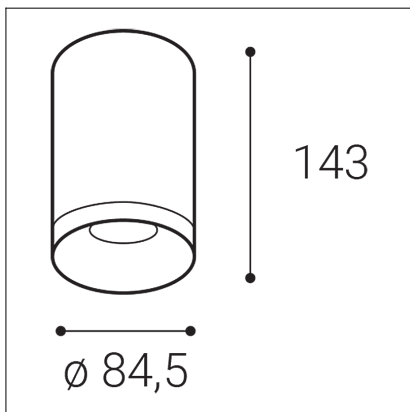

TUBUS A, B

Code: 1150443D
Color: BLACK / 9005
Material: ALUMINIUM/PMMA
Power: 9W
Color temperature: 4000K
Lumen output: 820lm
Efficacy: 91lm/W
Color rendering index: 90+
SDCM: < 3
Light beam angle: 60°
Light Source: LED
Dimmable: DALI/PUSH
LED lifetime: L80B20 50.000h
Driver: 200 mA
Voltage / Frequency: 220-240V/50-60Hz
Dimensions luminaire: d85x143 mm
Product weight kg: 0,5 kg
Packing carton: 1
Package dimensions: 190x120x175 mm