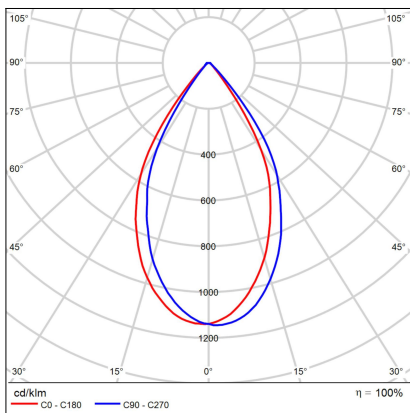

TUBUS A, B

Code: 1150443D
Color: BLACK / 9005
Material: ALUMINIUM/PMMA
Power: 9W
Color temperature: 4000K
Lumen output: 820lm
Efficacy: 91lm/W
Color rendering index: 90+
SDCM: < 3
Light beam angle: 60°
Light Source: LED
Dimmable: DALI/PUSH
LED lifetime: L80B20 50.000h
Driver: 200 mA
Voltage / Frequency: 220-240V/50-60Hz
Dimensions luminaire: d85x143 mm
Product weight kg: 0,5 kg
Packing carton: 1
Package dimensions: 190x120x175 mm