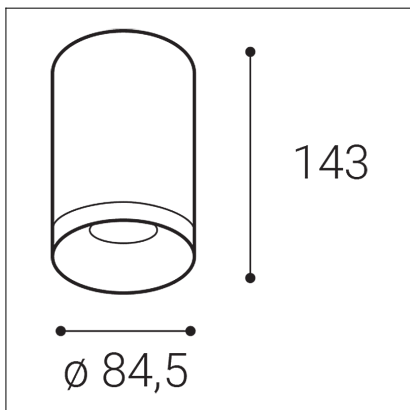

TUBUS A, W

Code: 1150441
Color: WHITE / 9016
Material: ALUMINIUM/PMMA
Power: 9W
Color temperature: 4000K
Lumen output: 820lm
Efficacy: 91lm/W
Color rendering index: 90+
SDCM: < 3
Light beam angle: 60°
Light Source: LED
Dimmable: ON/OFF
LED lifetime: L80B20 50.000h
Driver: 200 mA
Voltage / Frequency: 220-240V/50-60Hz
Dimensions luminaire: d85x143 mm
Product weight kg: 0,5 kg
Packing carton: 1
Package dimensions: 190x120x175 mm