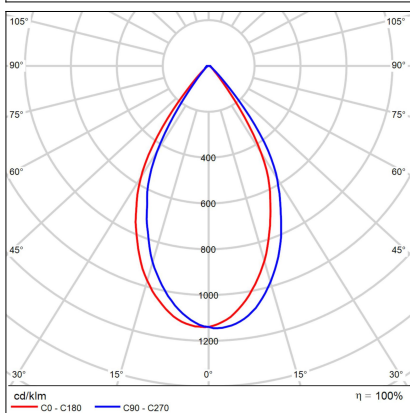

TUBUS A, W

Code: 1150441
Color: WHITE / 9016
Material: ALUMINIUM/PMMA
Power: 9W
Color temperature: 4000K
Lumen output: 820lm
Efficacy: 91lm/W
Color rendering index: 90+
SDCM: < 3
Light beam angle: 60°
Light Source: LED
Dimmable: ON/OFF
LED lifetime: L80B20 50.000h
Driver: 200 mA
Voltage / Frequency: 220-240V/50-60Hz
Dimensions luminaire: d85x143 mm
Product weight kg: 0,5 kg
Packing carton: 1
Package dimensions: 190x120x175 mm