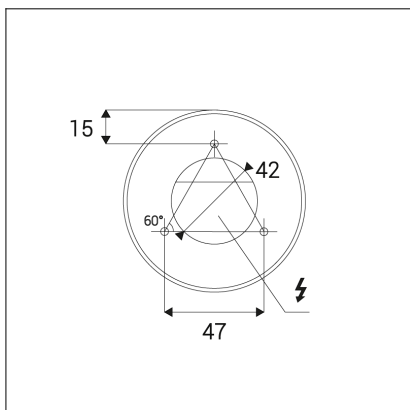

TUBUS A, W

Code: 1150441
Color: WHITE / 9016
Material: ALUMINIUM/PMMA
Power: 9W
Color temperature: 4000K
Lumen output: 820lm
Efficacy: 91lm/W
Color rendering index: 90+
SDCM: < 3
Light beam angle: 60°
Light Source: LED
Dimmable: ON/OFF
LED lifetime: L80B20 50.000h
Driver: 200 mA
Voltage / Frequency: 220-240V/50-60Hz
Dimensions luminaire: d85x143 mm
Product weight kg: 0,5 kg
Packing carton: 1
Package dimensions: 190x120x175 mm