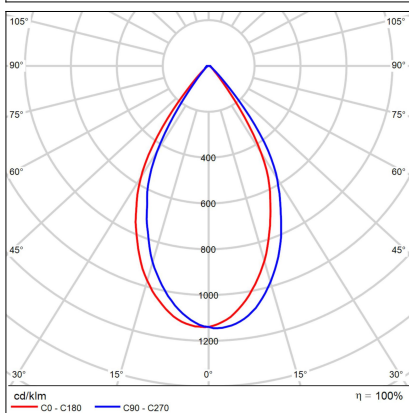

TUBUS A, B

Code:	1150433D
Color:	BLACK / 9005
Material:	ALUMINIUM/PMMA
Power:	9W
Color temperature:	3000K
Lumen output:	735lm
Efficacy:	82lm/W
Color rendering index:	90+
SDCM:	< 3
Light beam angle:	60°
Light Source:	LED
Dimmable:	DALI/PUSH
LED lifetime:	L80B20 50.000h
Driver:	200 mA
Voltage / Frequency:	220-240V/50-60Hz
Dimensions luminaire:	d85x143 mm
Product weight kg:	0,5 kg
Packing carton:	1
Package dimensions:	190x120x175 mm