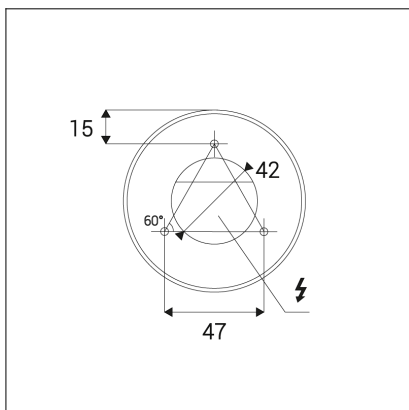

TUBUS A, B

Code:	1150433D
Color:	BLACK / 9005
Material:	ALUMINIUM/PMMA
Power:	9W
Color temperature:	3000K
Lumen output:	735lm
Efficacy:	82lm/W
Color rendering index:	90+
SDCM:	< 3
Light beam angle:	60°
Light Source:	LED
Dimmable:	DALI/PUSH
LED lifetime:	L80B20 50.000h
Driver:	200 mA
Voltage / Frequency:	220-240V/50-60Hz
Dimensions luminaire:	d85x143 mm
Product weight kg:	0,5 kg
Packing carton:	1
Package dimensions:	190x120x175 mm