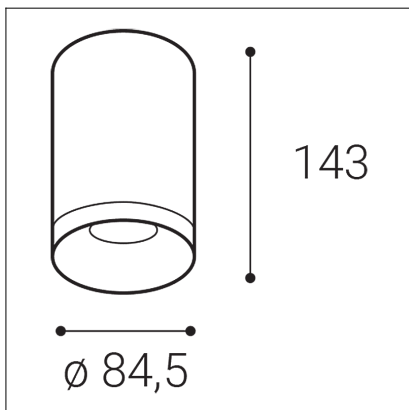

TUBUS A, B

Code:	1150433D
Color:	BLACK / 9005
Material:	ALUMINIUM/PMMA
Power:	9W
Color temperature:	3000K
Lumen output:	735lm
Efficacy:	82lm/W
Color rendering index:	90+
SDCM:	< 3
Light beam angle:	60°
Light Source:	LED
Dimmable:	DALI/PUSH
LED lifetime:	L80B20 50.000h
Driver:	200 mA
Voltage / Frequency:	220-240V/50-60Hz
Dimensions luminaire:	d85x143 mm
Product weight kg:	0,5 kg
Packing carton:	1
Package dimensions:	190x120x175 mm