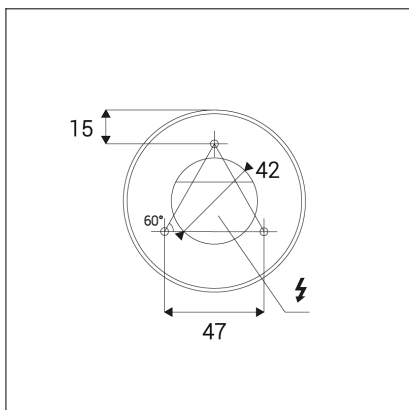

TUBUS A, B

| |
|--|
| Code: 1150433DT |
| Color: BLACK / 9005 |
| Material: ALUMINIUM/PMMA |
| Power: 9W |
| Color temperature: 3000K |
| Lumen output: 735lm |
| Efficacy: 82lm/W |
| Color rendering index: 90+ |
| SDCM: < 3 |
| Light beam angle: 60° |
| Light Source: LED |
| Dimmable: TRIAC |
| LED lifetime: L80B20 50.000h |
| Driver: 200 mA |
| Voltage / Frequency: 220-240V/50-60Hz |
| Dimensions luminaire: d85x143 mm |
| Product weight kg: 0,5 kg |
| Packing carton: 1 |
| Package dimensions: 190x120x175 mm |