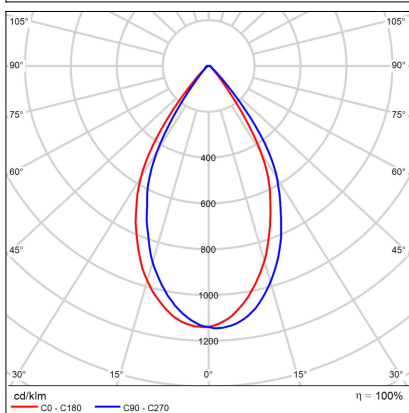

TUBUS A, B

| |
|--|
| Code: 1150433DT |
| Color: BLACK / 9005 |
| Material: ALUMINIUM/PMMA |
| Power: 9W |
| Color temperature: 3000K |
| Lumen output: 735lm |
| Efficacy: 82lm/W |
| Color rendering index: 90+ |
| SDCM: < 3 |
| Light beam angle: 60° |
| Light Source: LED |
| Dimmable: TRIAC |
| LED lifetime: L80B20 50.000h |
| Driver: 200 mA |
| Voltage / Frequency: 220-240V/50-60Hz |
| Dimensions luminaire: d85x143 mm |
| Product weight kg: 0,5 kg |
| Packing carton: 1 |
| Package dimensions: 190x120x175 mm |