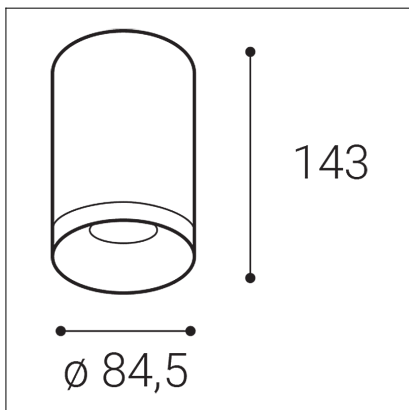

TUBUS A, B

| |
|--|
| Code: 1150433DT |
| Color: BLACK / 9005 |
| Material: ALUMINIUM/PMMA |
| Power: 9W |
| Color temperature: 3000K |
| Lumen output: 735lm |
| Efficacy: 82lm/W |
| Color rendering index: 90+ |
| SDCM: < 3 |
| Light beam angle: 60° |
| Light Source: LED |
| Dimmable: TRIAC |
| LED lifetime: L80B20 50.000h |
| Driver: 200 mA |
| Voltage / Frequency: 220-240V/50-60Hz |
| Dimensions luminaire: d85x143 mm |
| Product weight kg: 0,5 kg |
| Packing carton: 1 |
| Package dimensions: 190x120x175 mm |