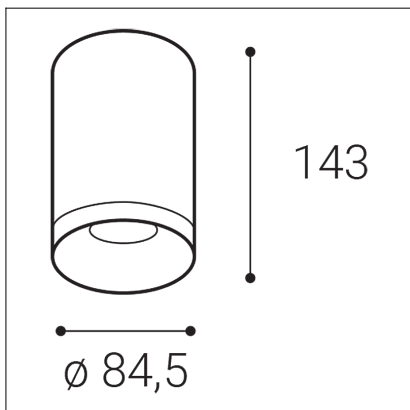

TUBUS A, B

Code: 1150423D
Color: BLACK / 9005
Material: ALUMINIUM/PMMA
Power: 9W
Color temperature: 2700K
Lumen output: 735lm
Efficacy: 82lm/W
Color rendering index: 90+
SDCM: < 3
Light beam angle: 60°
Light Source: LED
Dimmable: DALI/PUSH
LED lifetime: L80B20 50.000h
Driver: 200 mA
Voltage / Frequency: 220-240V/50-60Hz
Dimensions luminaire: d85x143 mm
Product weight kg: 0,5 kg
Packing carton: 1
Package dimensions: 190x120x175 mm