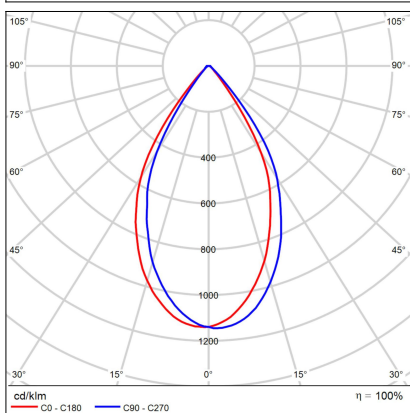

TUBUS A, B

Code: 1150423D
Color: BLACK / 9005
Material: ALUMINIUM/PMMA
Power: 9W
Color temperature: 2700K
Lumen output: 735lm
Efficacy: 82lm/W
Color rendering index: 90+
SDCM: < 3
Light beam angle: 60°
Light Source: LED
Dimmable: DALI/PUSH
LED lifetime: L80B20 50.000h
Driver: 200 mA
Voltage / Frequency: 220-240V/50-60Hz
Dimensions luminaire: d85x143 mm
Product weight kg: 0,5 kg
Packing carton: 1
Package dimensions: 190x120x175 mm