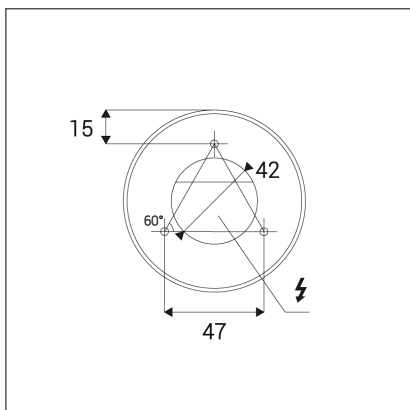

TUBUS A, B

Code: 1150423D
Color: BLACK / 9005
Material: ALUMINIUM/PMMA
Power: 9W
Color temperature: 2700K
Lumen output: 735lm
Efficacy: 82lm/W
Color rendering index: 90+
SDCM: < 3
Light beam angle: 60°
Light Source: LED
Dimmable: DALI/PUSH
LED lifetime: L80B20 50.000h
Driver: 200 mA
Voltage / Frequency: 220-240V/50-60Hz
Dimensions luminaire: d85x143 mm
Product weight kg: 0,5 kg
Packing carton: 1
Package dimensions: 190x120x175 mm