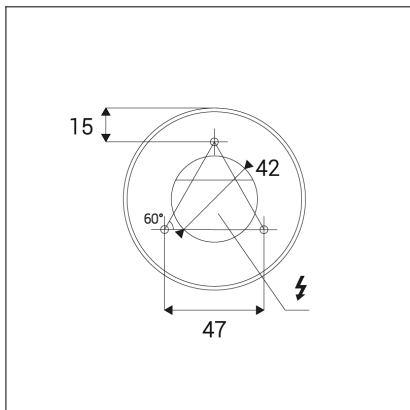

TUBUS A, B

Code: 1150423DT
Color: BLACK / 9005
Material: ALUMINIUM/PMMA
Power: 9W
Color temperature: 2700K
Lumen output: 735lm
Efficacy: 82lm/W
Color rendering index: 90+
SDCM: < 3
Light beam angle: 60°
Light Source: LED
Dimmable: TRIAC
LED lifetime: L80B20 50.000h
Driver: 200 mA
Voltage / Frequency: 220-240V/50-60Hz
Dimensions luminaire: d85x143 mm
Product weight kg: 0,5 kg
Packing carton: 1
Package dimensions: 190x120x175 mm