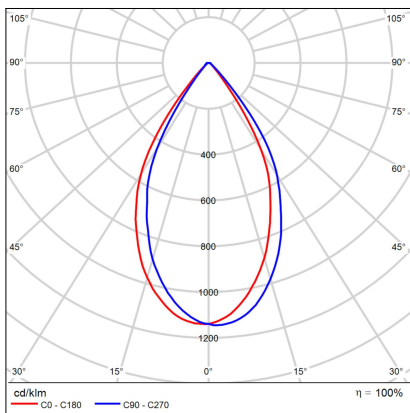

TUBUS A, B

Code: 1150423DT
Color: BLACK / 9005
Material: ALUMINIUM/PMMA
Power: 9W
Color temperature: 2700K
Lumen output: 735lm
Efficacy: 82lm/W
Color rendering index: 90+
SDCM: < 3
Light beam angle: 60°
Light Source: LED
Dimmable: TRIAC
LED lifetime: L80B20 50.000h
Driver: 200 mA
Voltage / Frequency: 220-240V/50-60Hz
Dimensions luminaire: d85x143 mm
Product weight kg: 0,5 kg
Packing carton: 1
Package dimensions: 190x120x175 mm