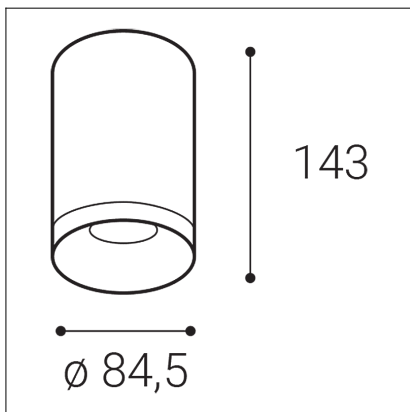

TUBUS A, B

Code: 1150423DT
Color: BLACK / 9005
Material: ALUMINIUM/PMMA
Power: 9W
Color temperature: 2700K
Lumen output: 735lm
Efficacy: 82lm/W
Color rendering index: 90+
SDCM: < 3
Light beam angle: 60°
Light Source: LED
Dimmable: TRIAC
LED lifetime: L80B20 50.000h
Driver: 200 mA
Voltage / Frequency: 220-240V/50-60Hz
Dimensions luminaire: d85x143 mm
Product weight kg: 0,5 kg
Packing carton: 1
Package dimensions: 190x120x175 mm