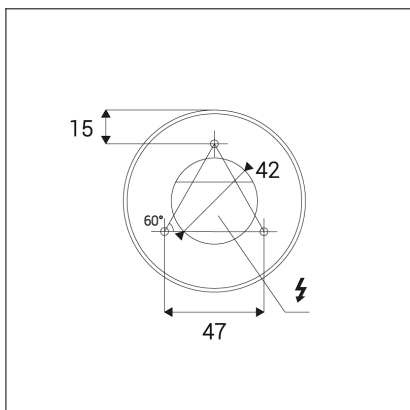

TUBUS A, W

Code: 1150421
Color: WHITE / 9016
Material: ALUMINIUM/PMMA
Power: 9W
Color temperature: 2700K
Lumen output: 735lm
Efficacy: 82lm/W
Color rendering index: 90+
SDCM: < 3
Light beam angle: 60°
Light Source: LED
Dimmable: ON/OFF
LED lifetime: L80B20 50.000h
Driver: 200 mA
Voltage / Frequency: 220-240V/50-60Hz
Dimensions luminaire: d85x143 mm
Product weight kg: 0,5 kg
Packing carton: 1
Package dimensions: 190x120x175 mm