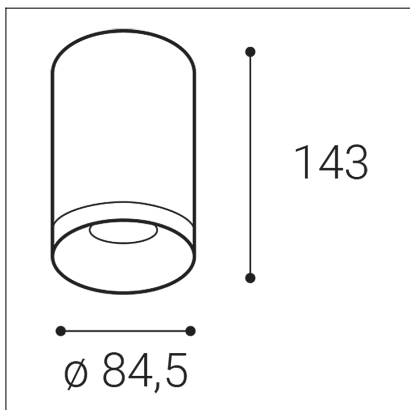

TUBUS A, W

Code: 1150421
Color: WHITE / 9016
Material: ALUMINIUM/PMMA
Power: 9W
Color temperature: 2700K
Lumen output: 735lm
Efficacy: 82lm/W
Color rendering index: 90+
SDCM: < 3
Light beam angle: 60°
Light Source: LED
Dimmable: ON/OFF
LED lifetime: L80B20 50.000h
Driver: 200 mA
Voltage / Frequency: 220-240V/50-60Hz
Dimensions luminaire: d85x143 mm
Product weight kg: 0,5 kg
Packing carton: 1
Package dimensions: 190x120x175 mm