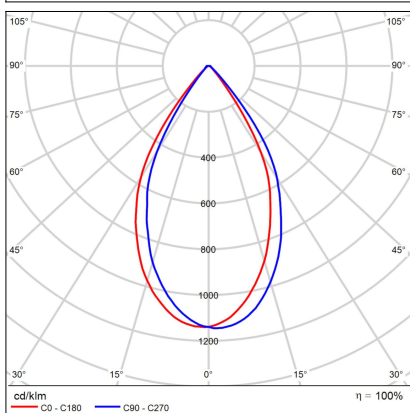

TUBUS A, W

Code: 1150421
Color: WHITE / 9016
Material: ALUMINIUM/PMMA
Power: 9W
Color temperature: 2700K
Lumen output: 735lm
Efficacy: 82lm/W
Color rendering index: 90+
SDCM: < 3
Light beam angle: 60°
Light Source: LED
Dimmable: ON/OFF
LED lifetime: L80B20 50.000h
Driver: 200 mA
Voltage / Frequency: 220-240V/50-60Hz
Dimensions luminaire: d85x143 mm
Product weight kg: 0,5 kg
Packing carton: 1
Package dimensions: 190x120x175 mm