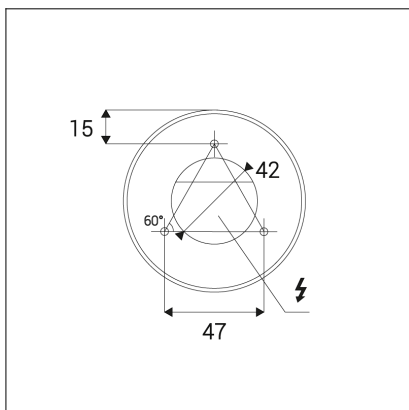

TUBUS A, W

Code: 1150421D
Color: WHITE / 9016
Material: ALUMINIUM/PMMA
Power: 9W
Color temperature: 2700K
Lumen output: 735lm
Efficacy: 82lm/W
Color rendering index: 90+
SDCM: < 3
Light beam angle: 60°
Light Source: LED
Dimmable: DALI/PUSH
LED lifetime: L80B20 50.000h
Driver: 200 mA
Voltage / Frequency: 220-240V/50-60Hz
Dimensions luminaire: d85x143 mm
Product weight kg: 0,5 kg
Packing carton: 1
Package dimensions: 190x120x175 mm