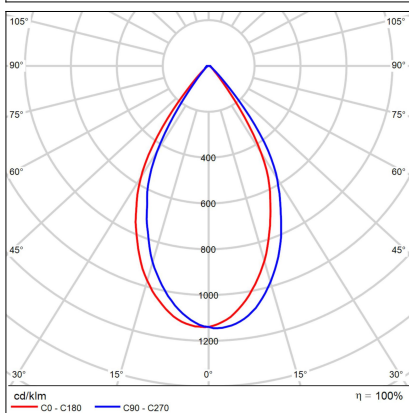

TUBUS A, W

Code: 1150421D
Color: WHITE / 9016
Material: ALUMINIUM/PMMA
Power: 9W
Color temperature: 2700K
Lumen output: 735lm
Efficacy: 82lm/W
Color rendering index: 90+
SDCM: < 3
Light beam angle: 60°
Light Source: LED
Dimmable: DALI/PUSH
LED lifetime: L80B20 50.000h
Driver: 200 mA
Voltage / Frequency: 220-240V/50-60Hz
Dimensions luminaire: d85x143 mm
Product weight kg: 0,5 kg
Packing carton: 1
Package dimensions: 190x120x175 mm