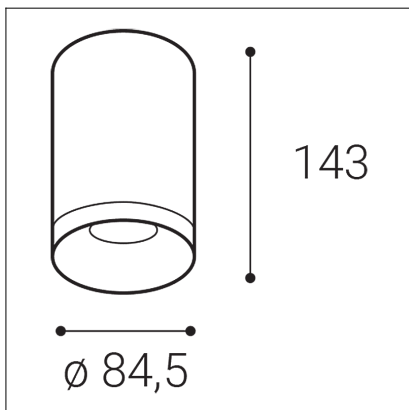

TUBUS A, W

Code: 1150421D
Color: WHITE / 9016
Material: ALUMINIUM/PMMA
Power: 9W
Color temperature: 2700K
Lumen output: 735lm
Efficacy: 82lm/W
Color rendering index: 90+
SDCM: < 3
Light beam angle: 60°
Light Source: LED
Dimmable: DALI/PUSH
LED lifetime: L80B20 50.000h
Driver: 200 mA
Voltage / Frequency: 220-240V/50-60Hz
Dimensions luminaire: d85x143 mm
Product weight kg: 0,5 kg
Packing carton: 1
Package dimensions: 190x120x175 mm