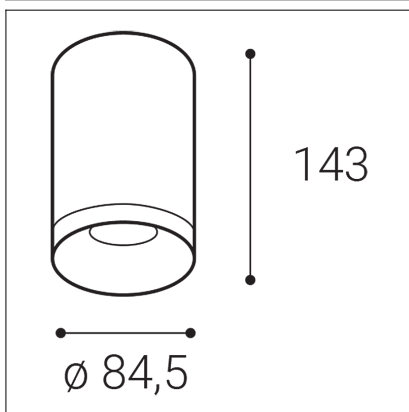

TUBUS A, W

Code: 1150421DT
Color: WHITE / 9016
Material: ALUMINIUM/PMMA
Power: 9W
Color temperature: 2700K
Lumen output: 735lm
Efficacy: 82lm/W
Color rendering index: 90+
SDCM: < 3
Light beam angle: 60°
Light Source: LED
Dimmable: TRIAC
LED lifetime: L80B20 50.000h
Driver: 200 mA
Voltage / Frequency: 220-240V/50-60Hz
Dimensions luminaire: d85x143 mm
Product weight kg: 0,5 kg
Packing carton: 1
Package dimensions: 190x120x175 mm