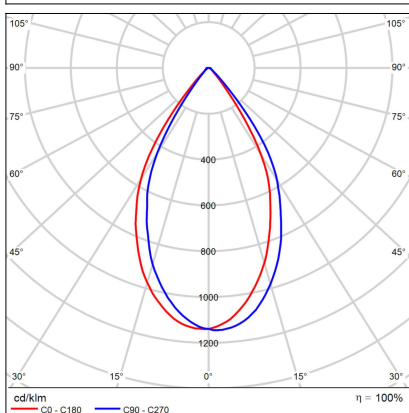

TUBUS A, W

Code: 1150421DT
Color: WHITE / 9016
Material: ALUMINIUM/PMMA
Power: 9W
Color temperature: 2700K
Lumen output: 735lm
Efficacy: 82lm/W
Color rendering index: 90+
SDCM: < 3
Light beam angle: 60°
Light Source: LED
Dimmable: TRIAC
LED lifetime: L80B20 50.000h
Driver: 200 mA
Voltage / Frequency: 220-240V/50-60Hz
Dimensions luminaire: d85x143 mm
Product weight kg: 0,5 kg
Packing carton: 1
Package dimensions: 190x120x175 mm