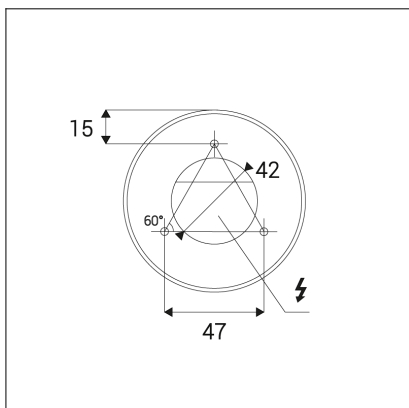

TUBUS A, W

Code: 1150421DT
Color: WHITE / 9016
Material: ALUMINIUM/PMMA
Power: 9W
Color temperature: 2700K
Lumen output: 735lm
Efficacy: 82lm/W
Color rendering index: 90+
SDCM: < 3
Light beam angle: 60°
Light Source: LED
Dimmable: TRIAC
LED lifetime: L80B20 50.000h
Driver: 200 mA
Voltage / Frequency: 220-240V/50-60Hz
Dimensions luminaire: d85x143 mm
Product weight kg: 0,5 kg
Packing carton: 1
Package dimensions: 190x120x175 mm