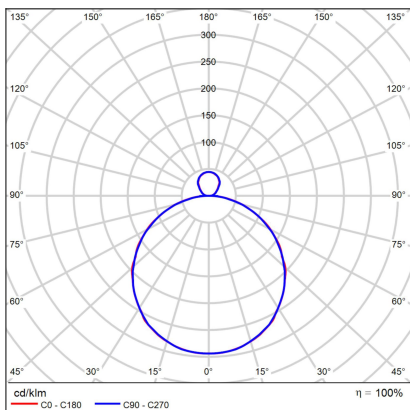

# RINGO 35 P/N, W

<b>Code:</b> 1110631DT
<b>Color:</b> WHITE / 9003
<b>Material:</b> ALUMINIUM/PMMA
<b>Power:</b> 34+6W
<b>Color temperature:</b> 3000K
<b>Lumen output:</b> 3100lm
<b>Efficacy:</b> 78lm/W
<b>Color rendering index:</b> 95+
<b>SDCM:</b> < 3
<b>Light beam angle:</b> 160°
<b>Light Source:</b> LED
<b>Dimmable:</b> TRIAC
<b>LED lifetime:</b> L80B20 50.000h
<b>Driver:</b> 700 mA
<b>Voltage / Frequency:</b> 220-240V/50-60Hz
<b>Dimensions luminaire:</b> d350x60 + 32 mm
<b>Product weight kg:</b> 2,7 kg
<b>Packing carton:</b> 4
<b>Package dimensions:</b> 410x410x130 mm

## EN

Exclusive circular ceiling light for indoor installation. Light source - LED SMD. Beautiful slim design with a very narrow visible edge. Available in 4 sizes and 2 versions - direct or indirect light effect with soft diffused light. High CRI 95+. The lamp is made of aluminum, the opal diffuser is made of PMMA. It is available in white and black. Use - general lighting intended for residential or commercial spaces (living room, children's room or bedroom, kitchen, reception).