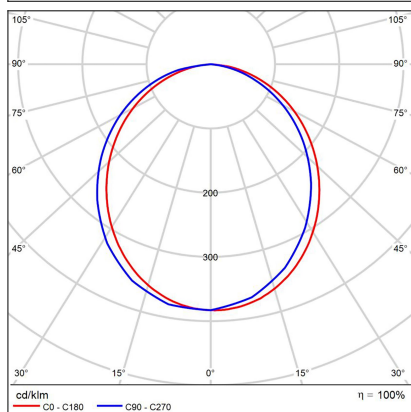

BUTTON II, W

Code:	1010151DT
Color:	WHITE / 9016
Material:	ALUMINIUM/PMMA
Power:	12W
Color temperature:	3000K/4000K
Lumen output:	1200lm
Efficacy:	100lm/W
Color rendering index:	90+
SDCM:	< 3
Light beam angle:	160°
Light Source:	LED
Dimmable:	TRIAC
LED lifetime:	L80B20 50.000h
Driver:	350 mA
Voltage / Frequency:	220-240V/50-60Hz
Dimensions luminaire:	d150x72 mm
Product weight kg:	0,7 kg
Packing carton:	1
Package dimensions:	215x165x75 mm