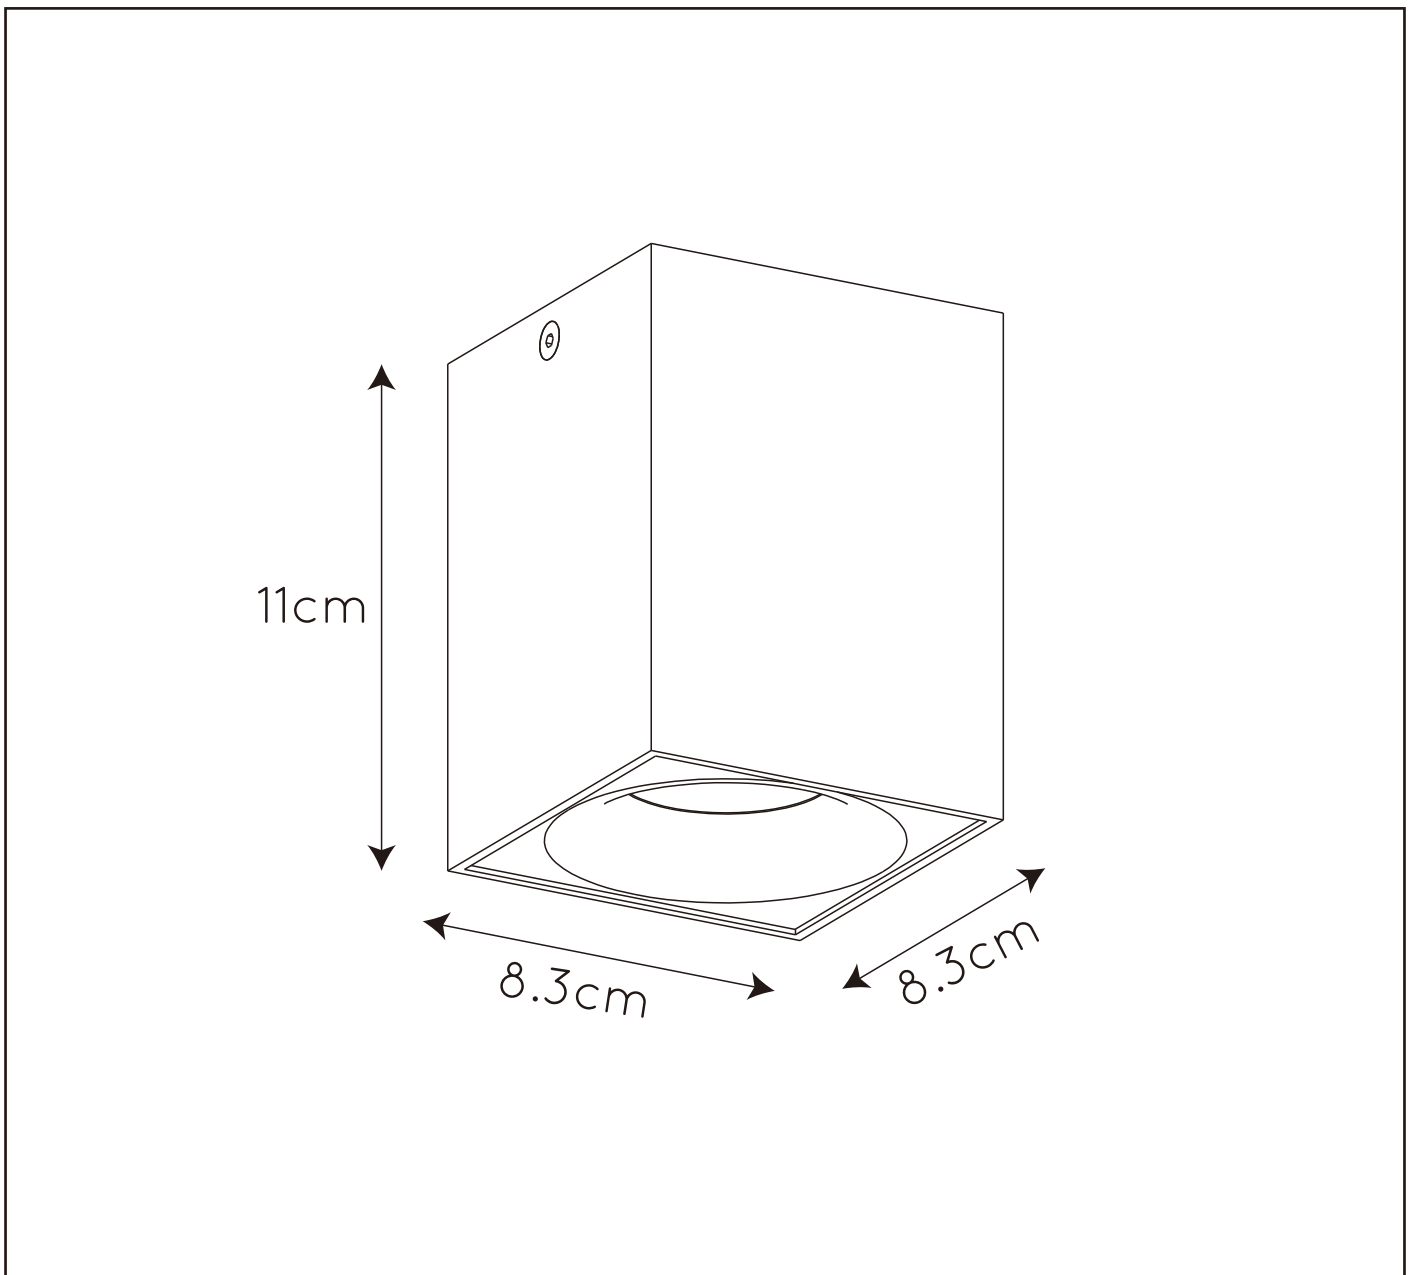

RECOMMENDED LUCIDE LIGHT SOURCE

49006/05/31 , 49006/05/36
 Light source dimmable : Yes
 Light source incl. : Yes

General

Dimensions LxWxH : 8.3cm x 8.3cm x 11.0cm
Height maximum : N/A
Dimensions shade LxWxH : N/A
Main material : aluminium
Ceiling rose material : aluminium
Color : Sand White , Sand Dark Grey
Style : Modern
Shape : square
Weight : 0.39kg
Warranty : 2 years

Product specifications

Dimmable : Yes
Light direction : downward
Adjustable in height : No
Directional : Yes
Cable : Without Cable
Cable length : N/A
Sensor : Without Sensor
Control : Light Switch Control
IP-Class : IP20
Electric class : 1
Light source including ? Yes
Lamp socket : GU10
Light source number : 1
Power requirements : 220-240V~50Hz
Bulb type & maximum wattage : GU10 LED MAX.5W

For more specifications of this product please visit
www.lucide.com

BENTOO-LED

Item number : 09913/05/31

EAN code : 5411212091734

Item number : 09913/05/36

EAN code : 5411212091741

LUCIDE

INSTALLATION DRAWING SPECIFICATIONS