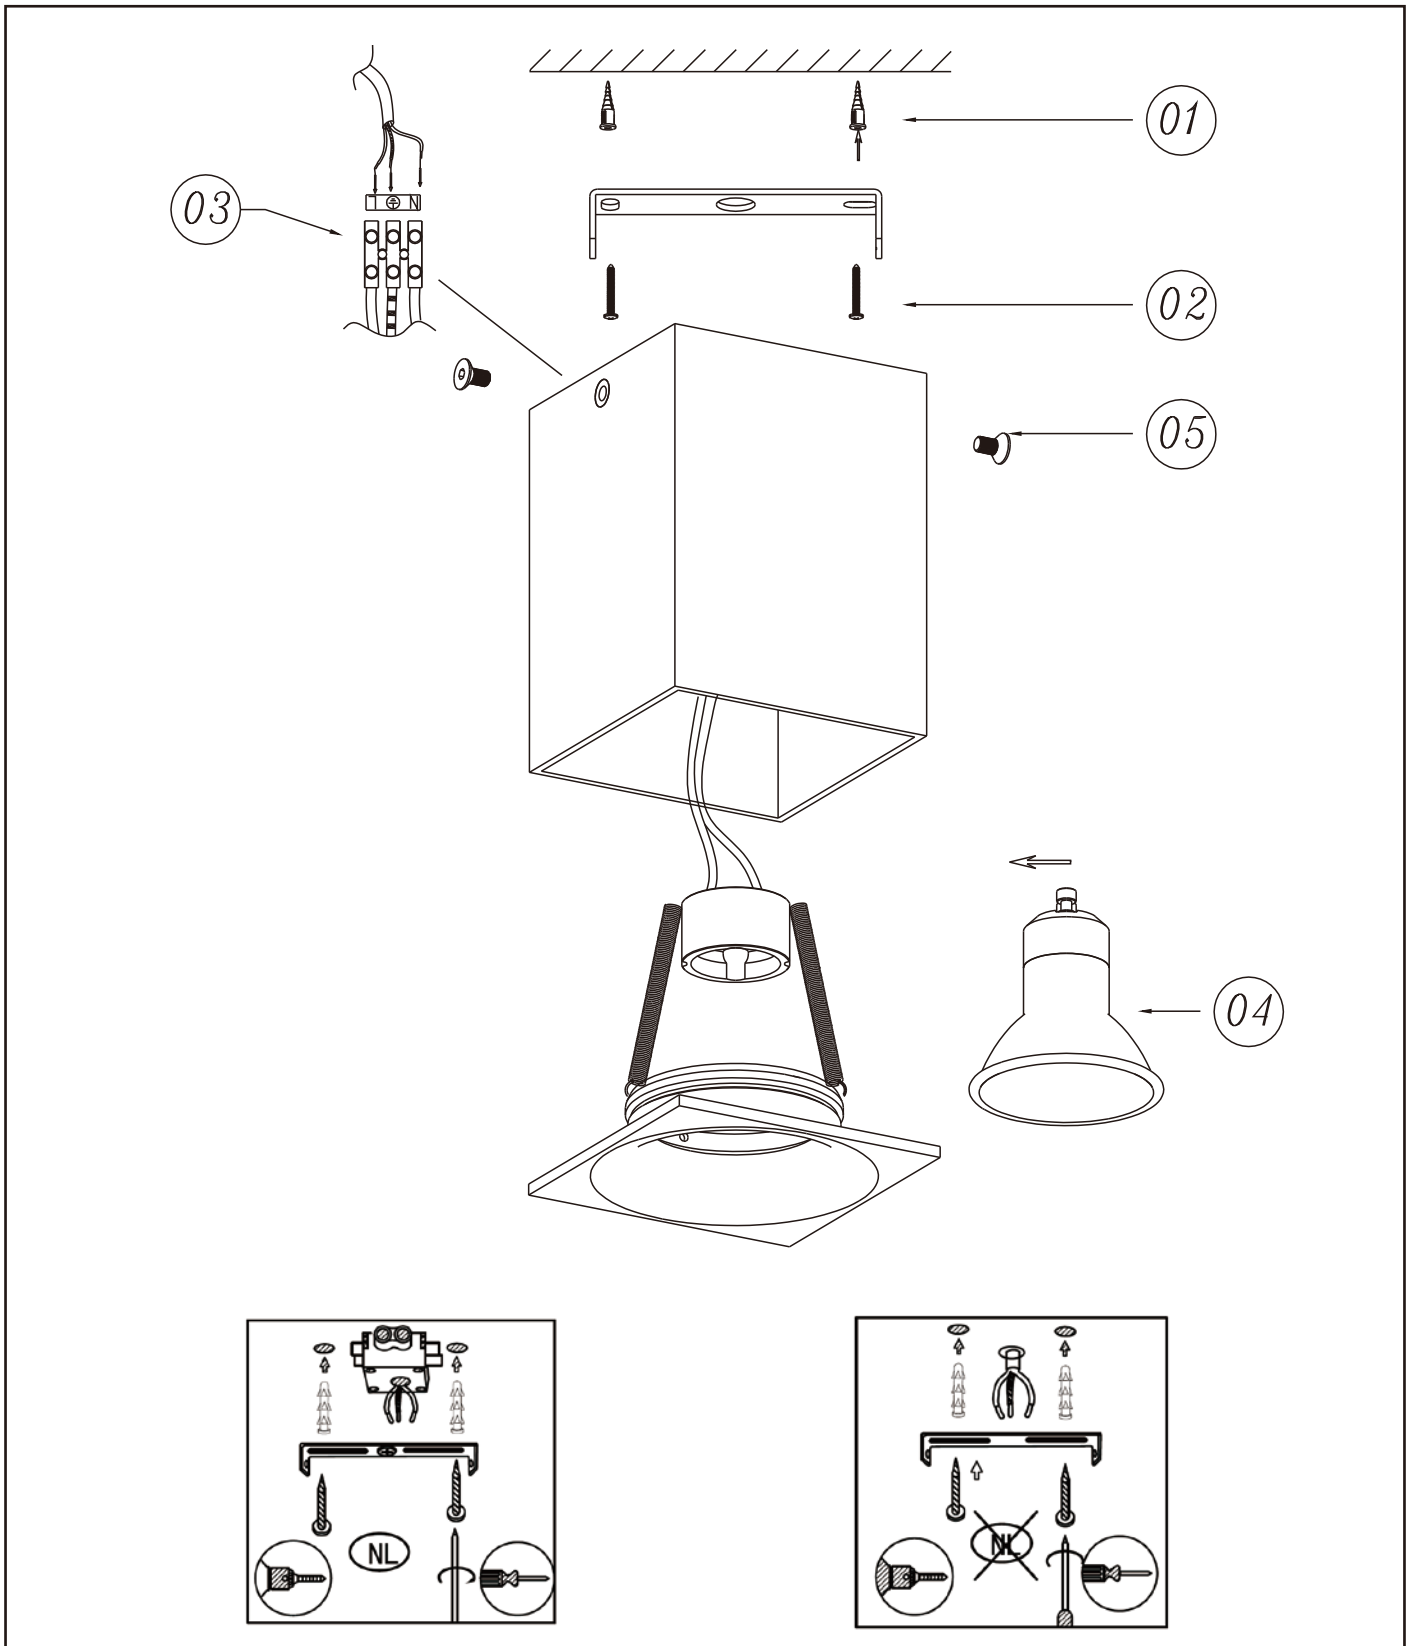

RECOMMENDED LUCIDE LIGHT SOURCE

49006/05/31 , 49006/05/36
 Light source dimmable : Yes
 Light source incl. : Yes

General

Dimensions LxWxH : 8.3cm x 8.3cm x 11.0cm
Height maximum : N/A
Dimensions shade LxWxH : N/A
Main material : aluminium
Ceiling rose material : aluminium
Color : Sand White , Sand Dark Grey
Style : Modern
Shape : square
Weight : 0.39kg
Warranty : 2 years

Product specifications

Dimmable : Yes
Light direction : downward
Adjustable in height : No
Directional : Yes
Cable : Without Cable
Cable length : N/A
Sensor : Without Sensor
Control : Light Switch Control
IP-Class : IP20
Electric class : 1
Light source including ? Yes
Lamp socket : GU10
Light source number : 1
Power requirements : 220-240V~50Hz
Bulb type & maximum wattage : GU10 LED MAX.5W

For more specifications of this product please visit
www.lucide.com

BENTOO-LED

Item number : 09913/05/31

EAN code : 5411212091734

Item number : 09913/05/36

EAN code : 5411212091741

LUCIDE

INSTALLATION DRAWING SPECIFICATIONS