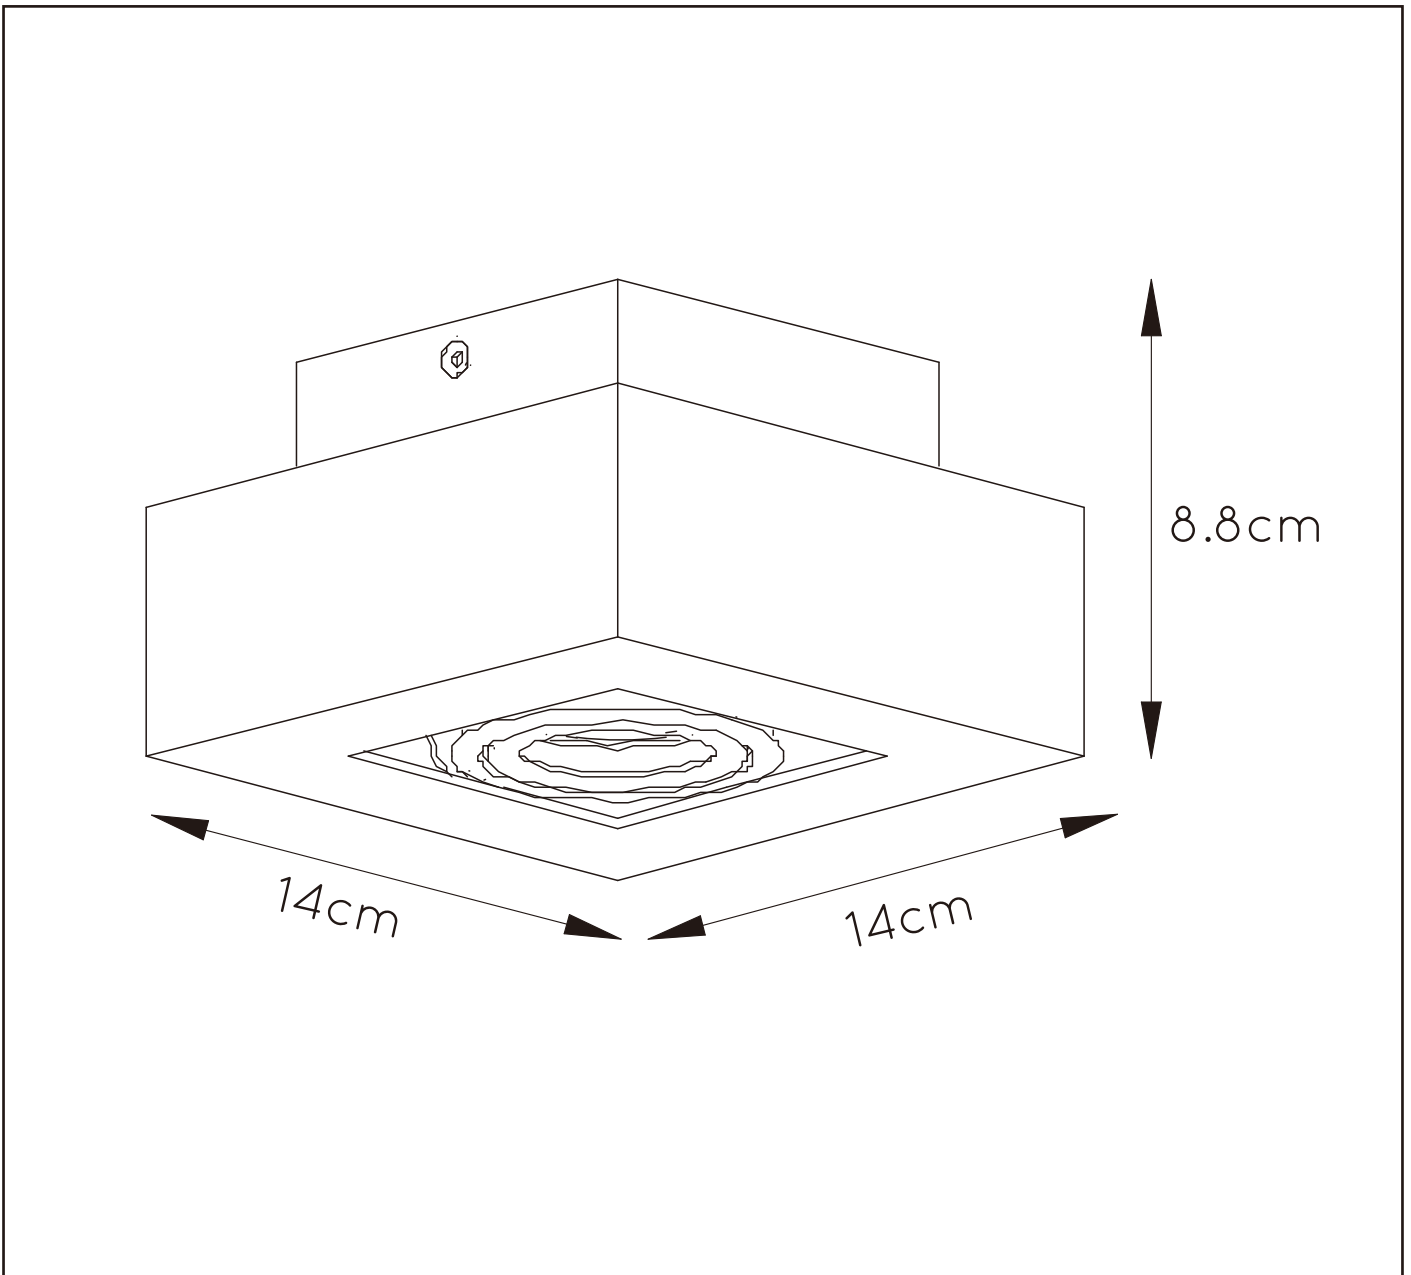

XIRAX

Item number : 09119/06/30

EAN code : 5411212092281

Item number : 09119/06/31

EAN code : 5411212092298