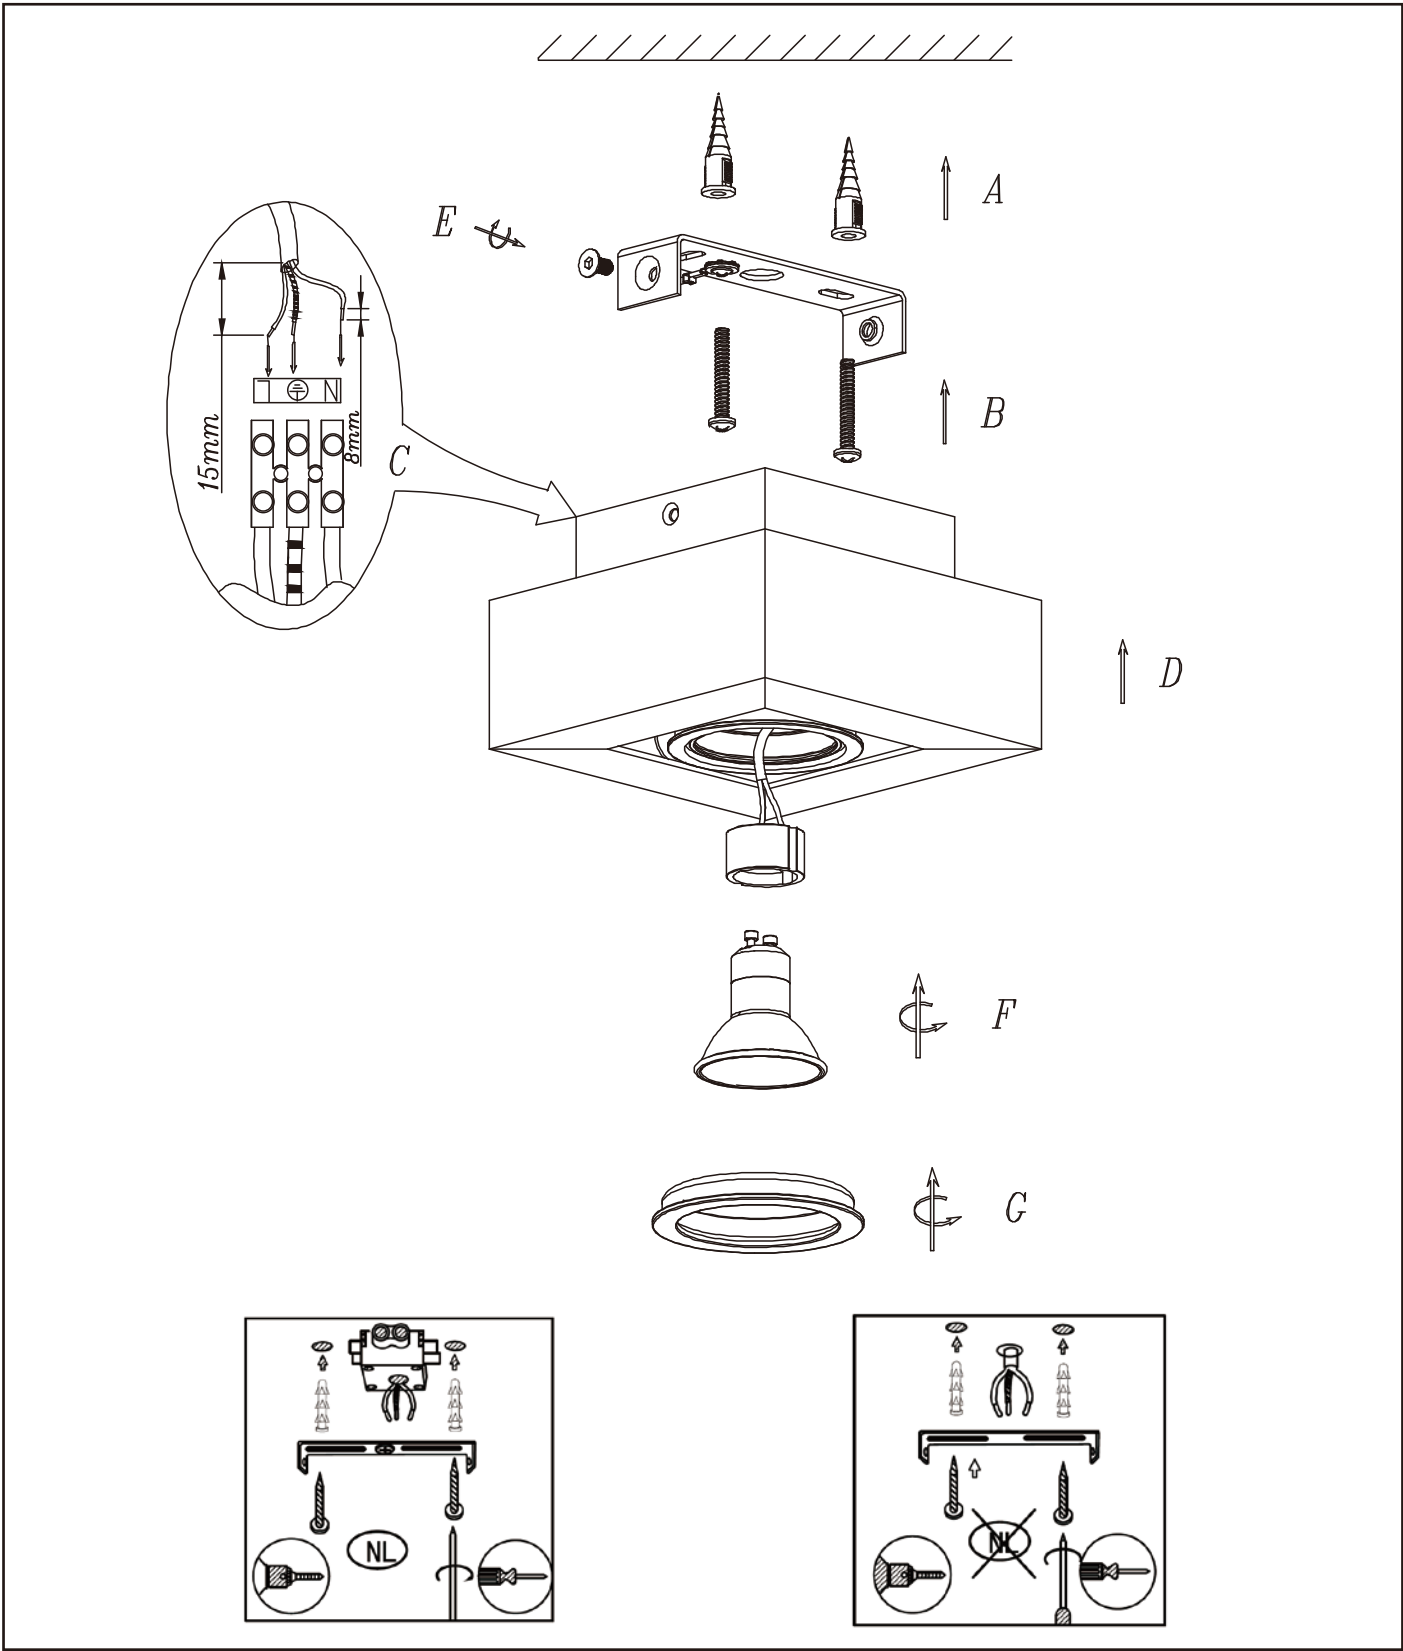

RECOMMENDED LUCIDE LIGHT SOURCE

49009/05/30

Light source dimmable : Yes. Dim to warm

Light source incl. : Yes

General

Dimensions LxWxH : 14cm x 14cm x 8.8cm

Height maximum : 9.6cm

Dimensions shade LxWxH : N/A

Dimmable : Yes

Light direction : downward

Adjustable in height : No

Directional : Yes

Cable : Without Cable

Cable length : N/A

Sensor : Without Sensor

Control : Light Switch Control

IP-Class : IP20

Electric class : 1

Light source including ? Yes

Lamp socket : GU10

Light source number : 1

Power requirements : 220-240V~50Hz

Bulb type & maximum wattage : GU10 LED MAX.5W

For more specifications of this product please visit

www.lucide.com

XIRAX

Item number : 09119/06/30

EAN code : 5411212092281

Item number : 09119/06/31

EAN code : 5411212092298

LUCIDE

INSTALLATION DRAWING SPECIFICATIONS