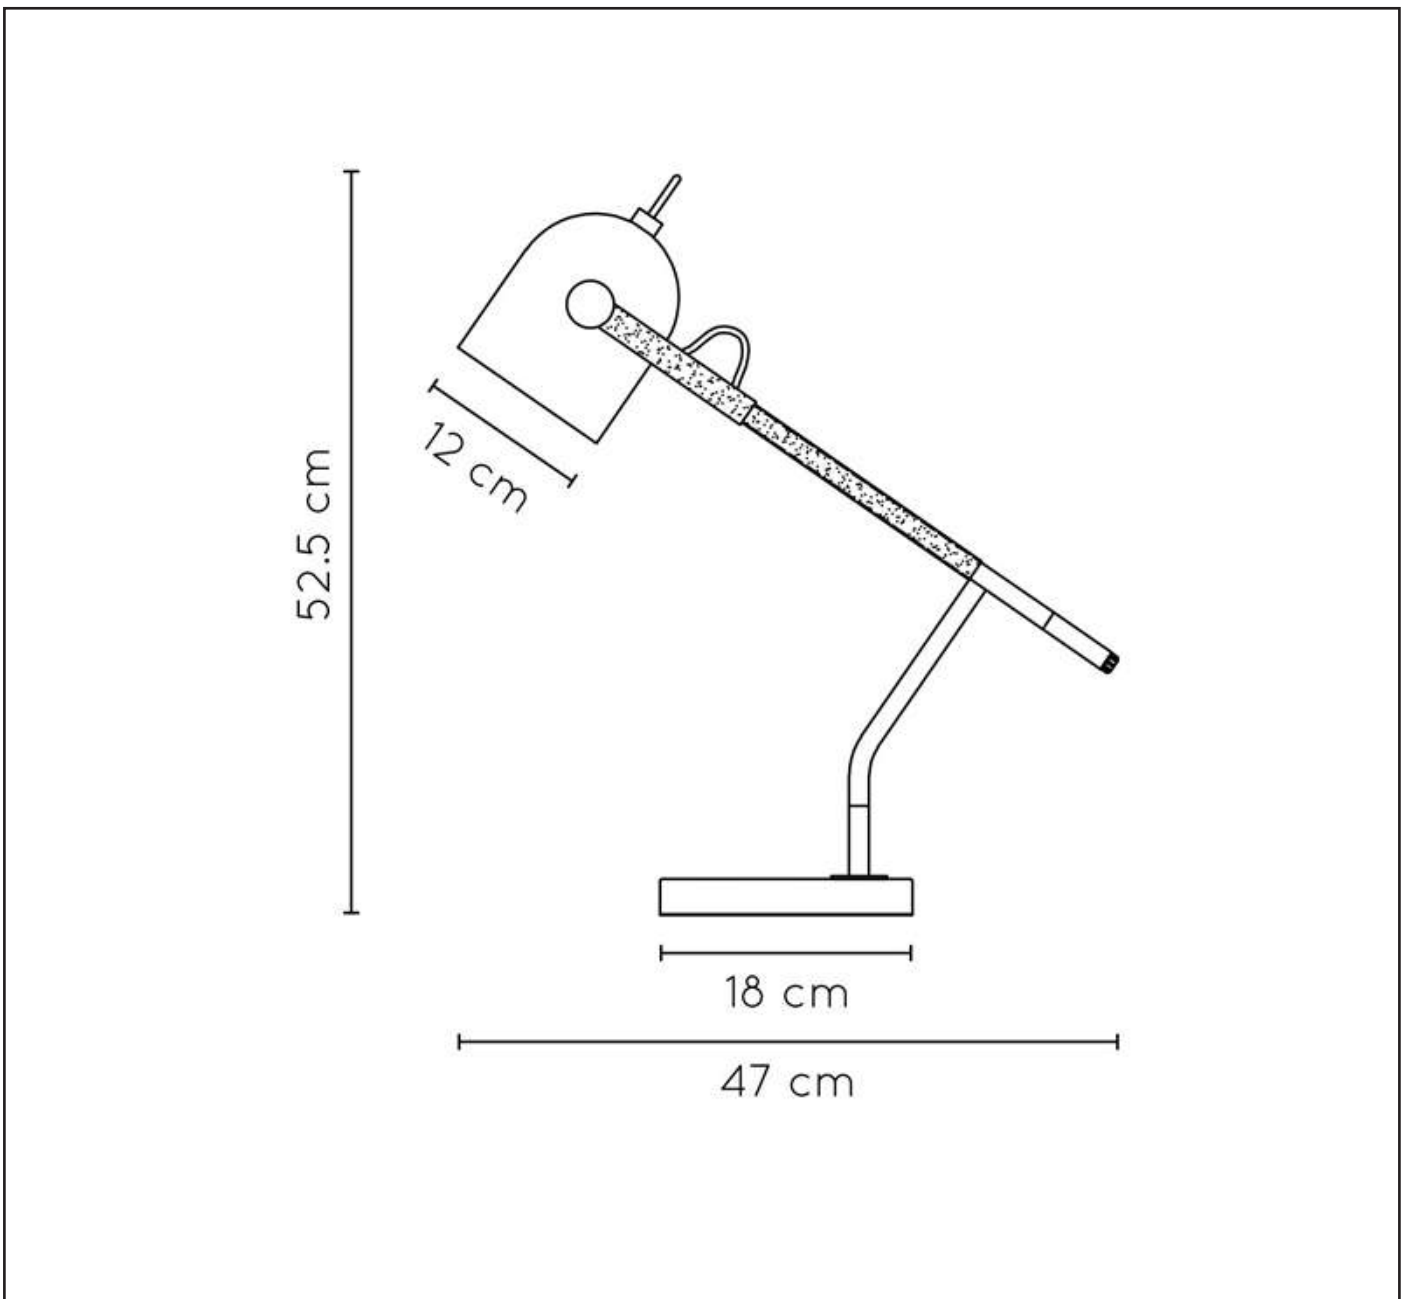

LUCIDE

GENERAL SPECIFICATIONS

**RECOMMENDED LUCIDE
LIGHT SOURCE**

49020/05/67
Light source dimmable : Yes
Light source incl. : No

General

Dimensions LxWxH : 47 cm x 18 cm x 52.5 cm
Height minimum : -
Height maximum : 52.5cm
Dimensions shade LxWxH : 12 cm x 12 cm x 14.5 cm
Main material : Metal
Ceiling rose material : No
Color: Black
Style: Retro
Shape :
Weight : 1.7kg
Warranty : 2 years

Product specifications

Dimmable : No
Light direction : Around (Diffuse)
Adjustable in height : No
Directional : No
Cable : Yes, Cable On Product
Cable length : 150cm
Sensor : Without Sensor
Control : On/Off Switch In The Cord
IP-Class : 20
Electric class : II
Light source including ? : No
Lamp socket : E27
Light source number : 1
Power requirements : 220-240V~50Hz
Bulb type & maximum wattage : E27-max.25W

For more specifications of this product please visit
www.lucide.com

WAYLON

item number :05627/01/30

EAN code : 5411212051097

For more specifications, dimensions please visit

www.lucide.com

LUCIDE

INSTALLATION DRAWING SPECIFICATIONS