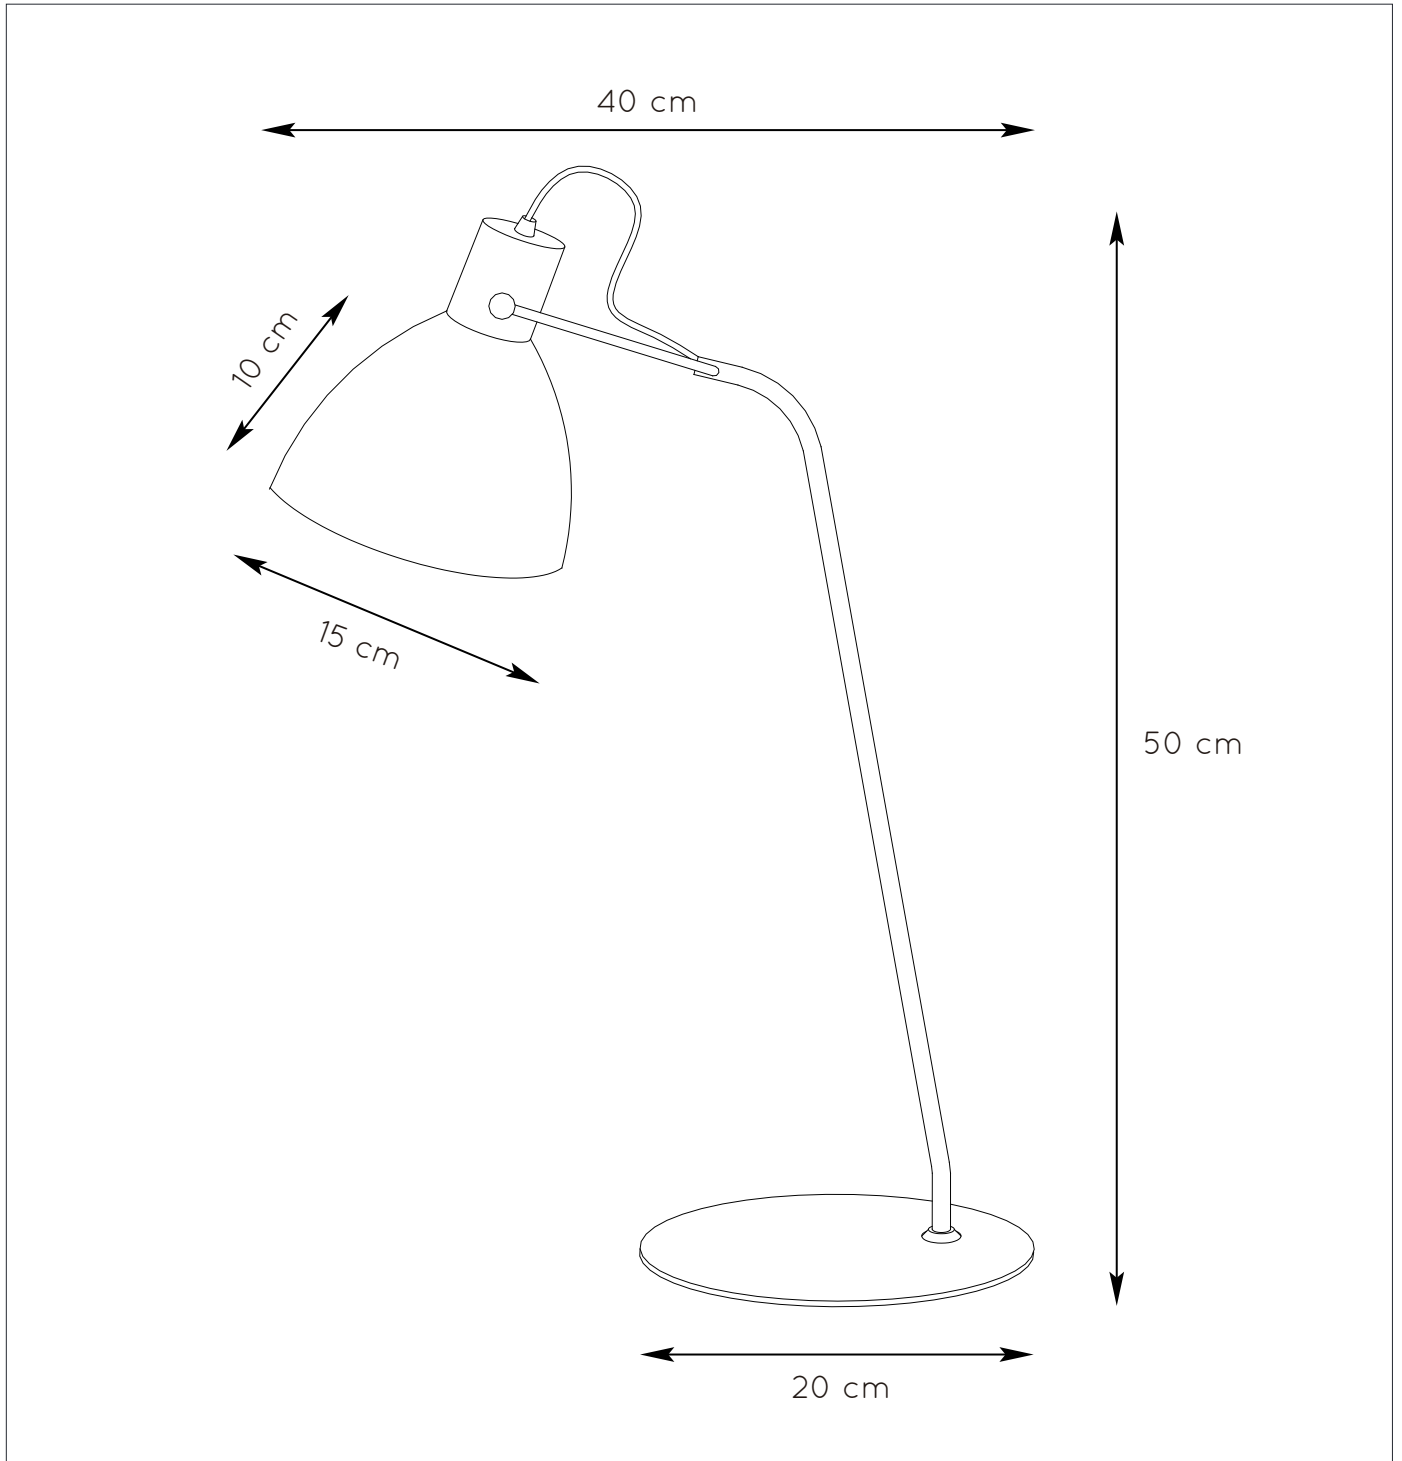

RECOMMENDED LUCIDE LIGHT SOURCE

49022/04/67

Light source dimmable : Yes

Light source incl. : No

General

Dimensions LxWxH : 40 cm x 20 cm x 50 cm

Height minimum : 50 cm

Height maximum : 50 cm

Dimensions shade LxWxH : Ø 15 cm x 10 cm

Main material : Metal

Ceiling rose material : -

Color : Black

Style : Modern

Shape: Other

Weight : 1.9 kg

Warranty : 2 years

Product specifications

Dimmable : No

Light direction : Downlight

Adjustable in height : Not Adjustable In Height (Before Installation)

Directional : Not Directional

Cable : Yes, Cable On Product

Cable length : 150 cm

Bulb type & maximum wattage : E14- max.40W

For more specifications of this product please visit

www.lucide.com

SHADI

Item number : 03617/01/30

EAN code : 5411212030849

For more specifications, dimensions please visit
www.lucide.com