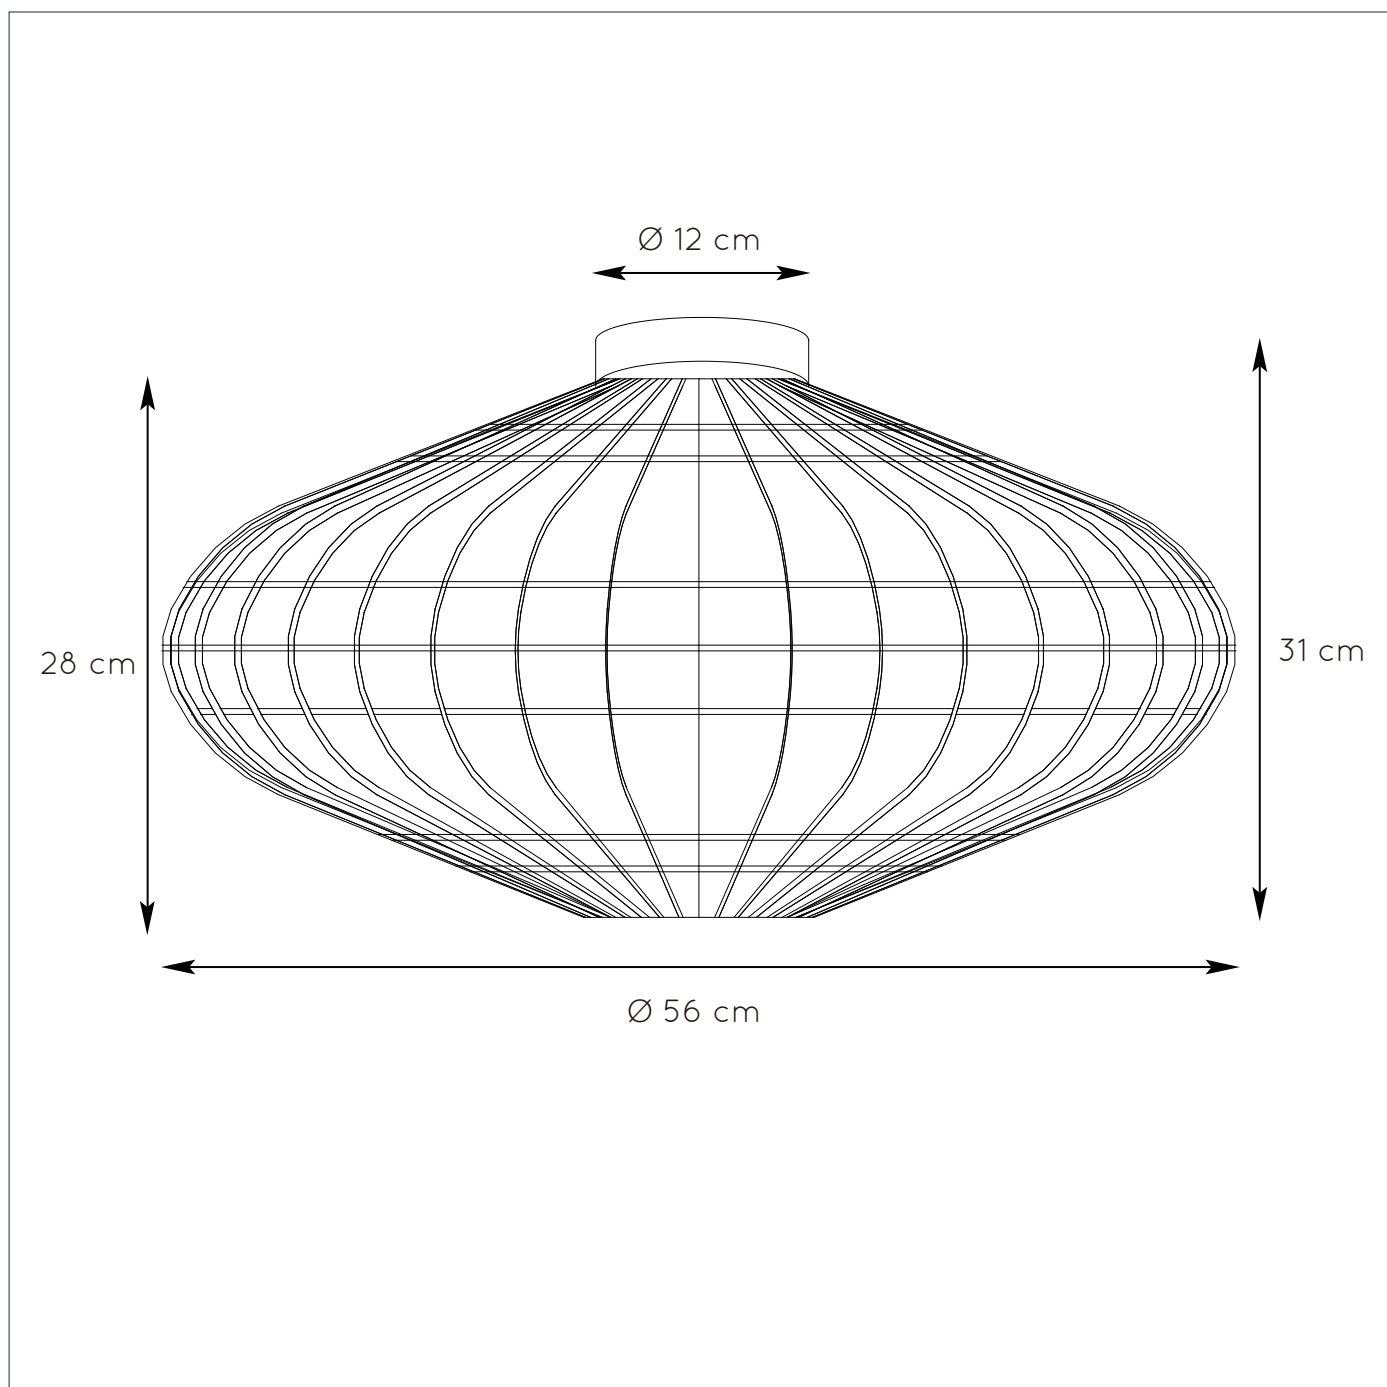

MAGALI

Item number : 03135/56/30

EAN code : 5411212031440

Item number : 03135/56/72

EAN code : 5411212031457

For more specifications, dimensions please visit

www.lucide.com