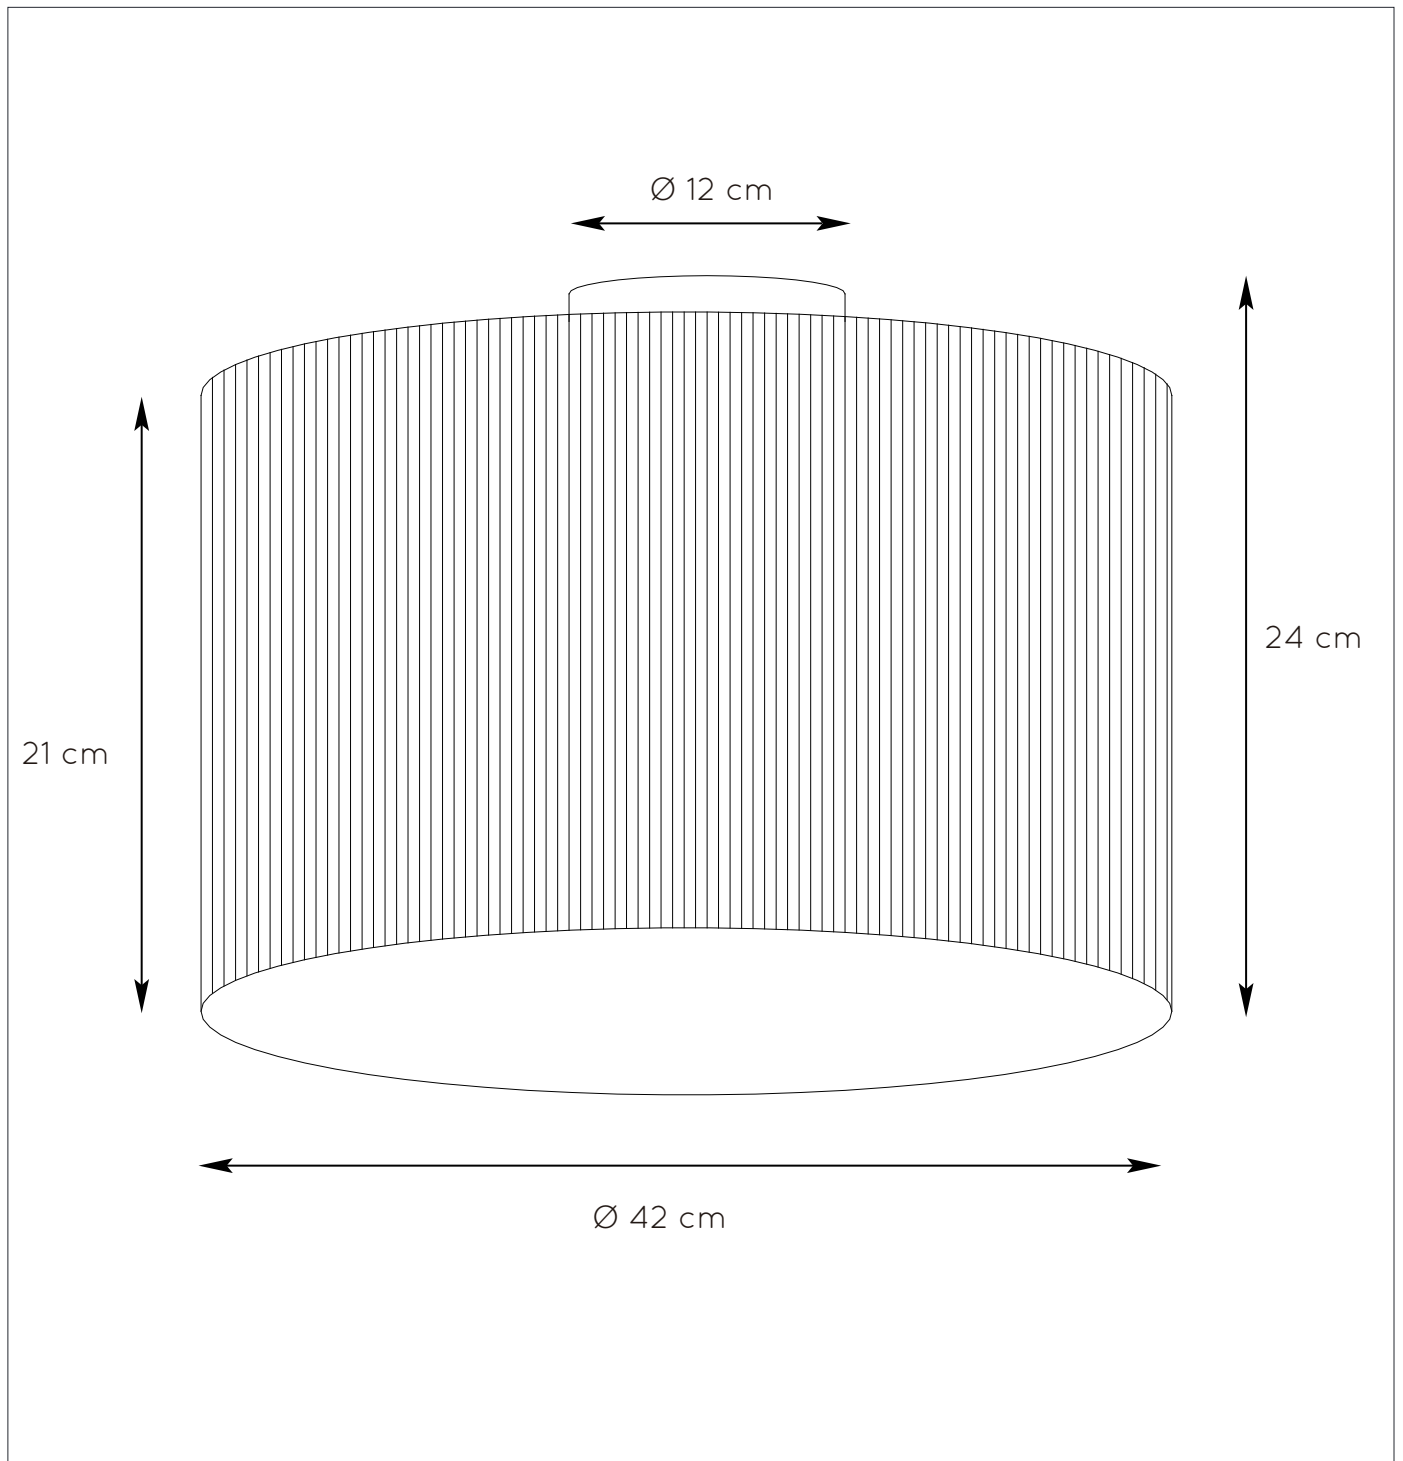

MAGIUS

Item number : 03129/42/30

EAN code : 5411212031143