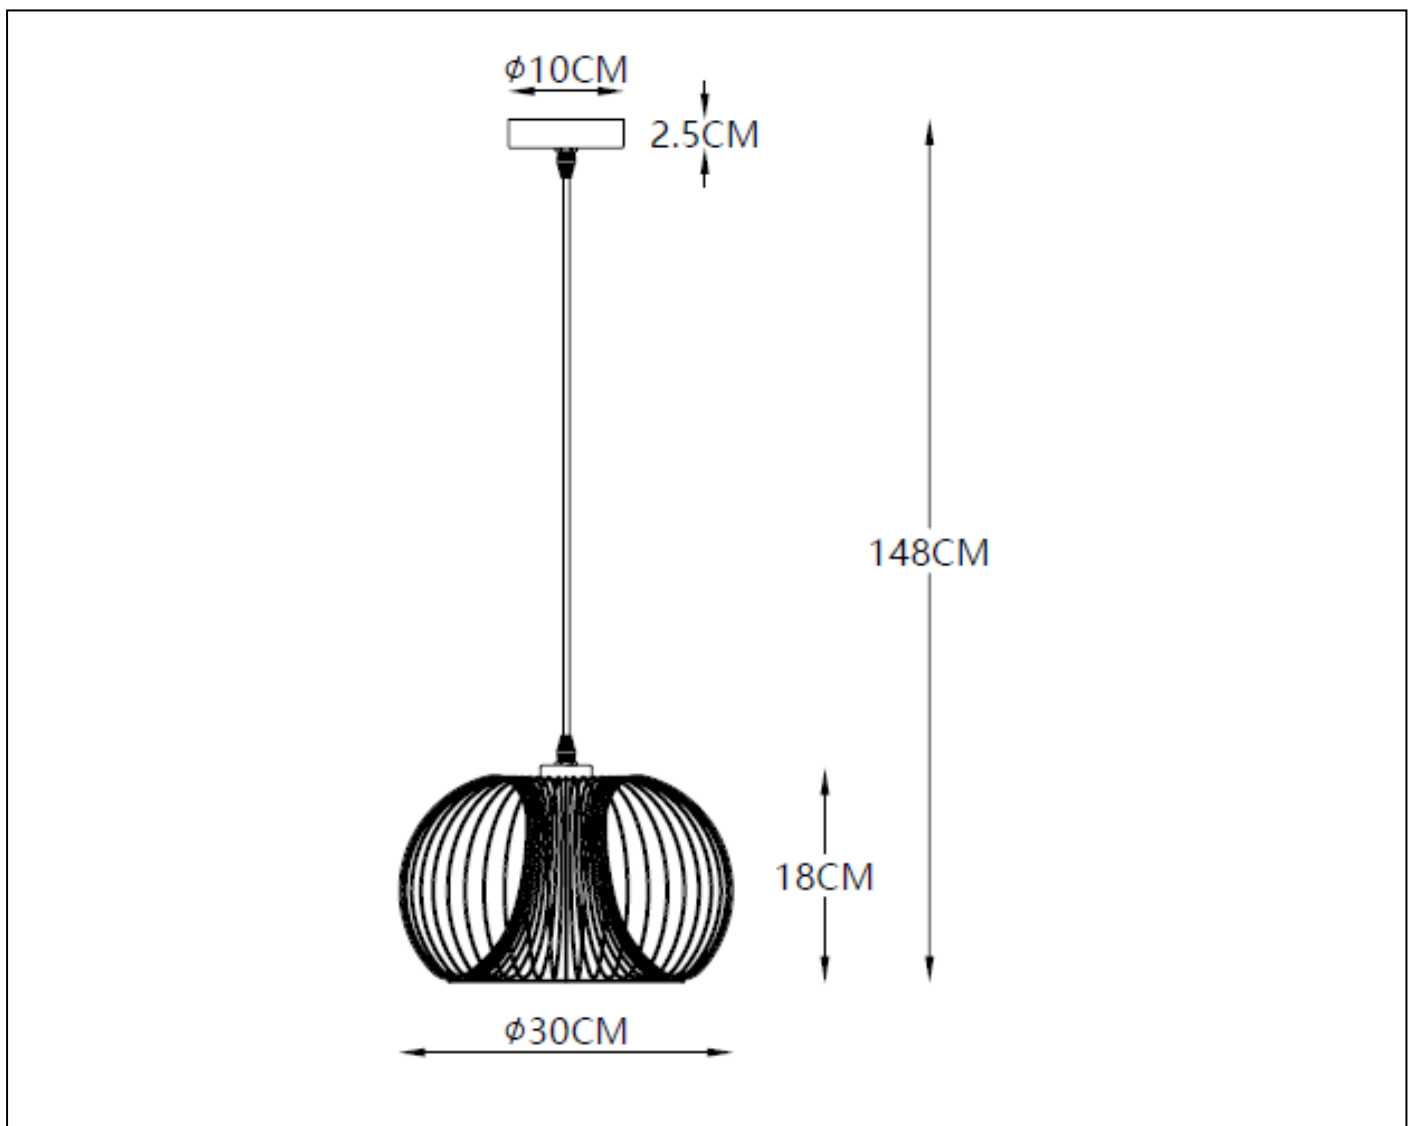

RECOMMENDED LUCIDE
LIGHT SOURCE

49015/05/60

Light source dimmable : Yes

Light source incl. : No

General

Dimensions LxWxH : 30cm x 30cm x 148cm
 Height minimum : 20cm
 Height maximum : 148cm
 Dimensions shade LxWxH : 30cm x 30 cm x 18cm
 Main material : Metal
 Ceiling rose material : Metal
 Color : Black
 Style : Modern
 Shape : Round
 Weight : 0.82 kg
 Warranty : 2 years

Product specifications

Dimmable : Yes
 Light direction : Around (Diffuse)
 Adjustable in height : Adjustable In Height
 (Before Installation)
 Directional : Not Directional
 Cable : Yes, Cable On Product
 Cable length : 130 cm
 Sensor : Without Sensor
 Control : Light Switch Control:
 IP-Class : 20
 Electric class : 1
 Light source including ? : No
 Lamp socket : E27
 Light source number : 1
 Power requirements : 220-240V~50Hz
 Bulb type & maximum wattage : E27- max.60W

For more specifications of this product please visit

www.lucide.com

VINTI

Item number :02400/30/30

EAN code : 5411212021762

For more specifications, dimensions please visit

www.lucide.com

LUCIDE

INSTALLATION DRAWING SPECIFICATIONS