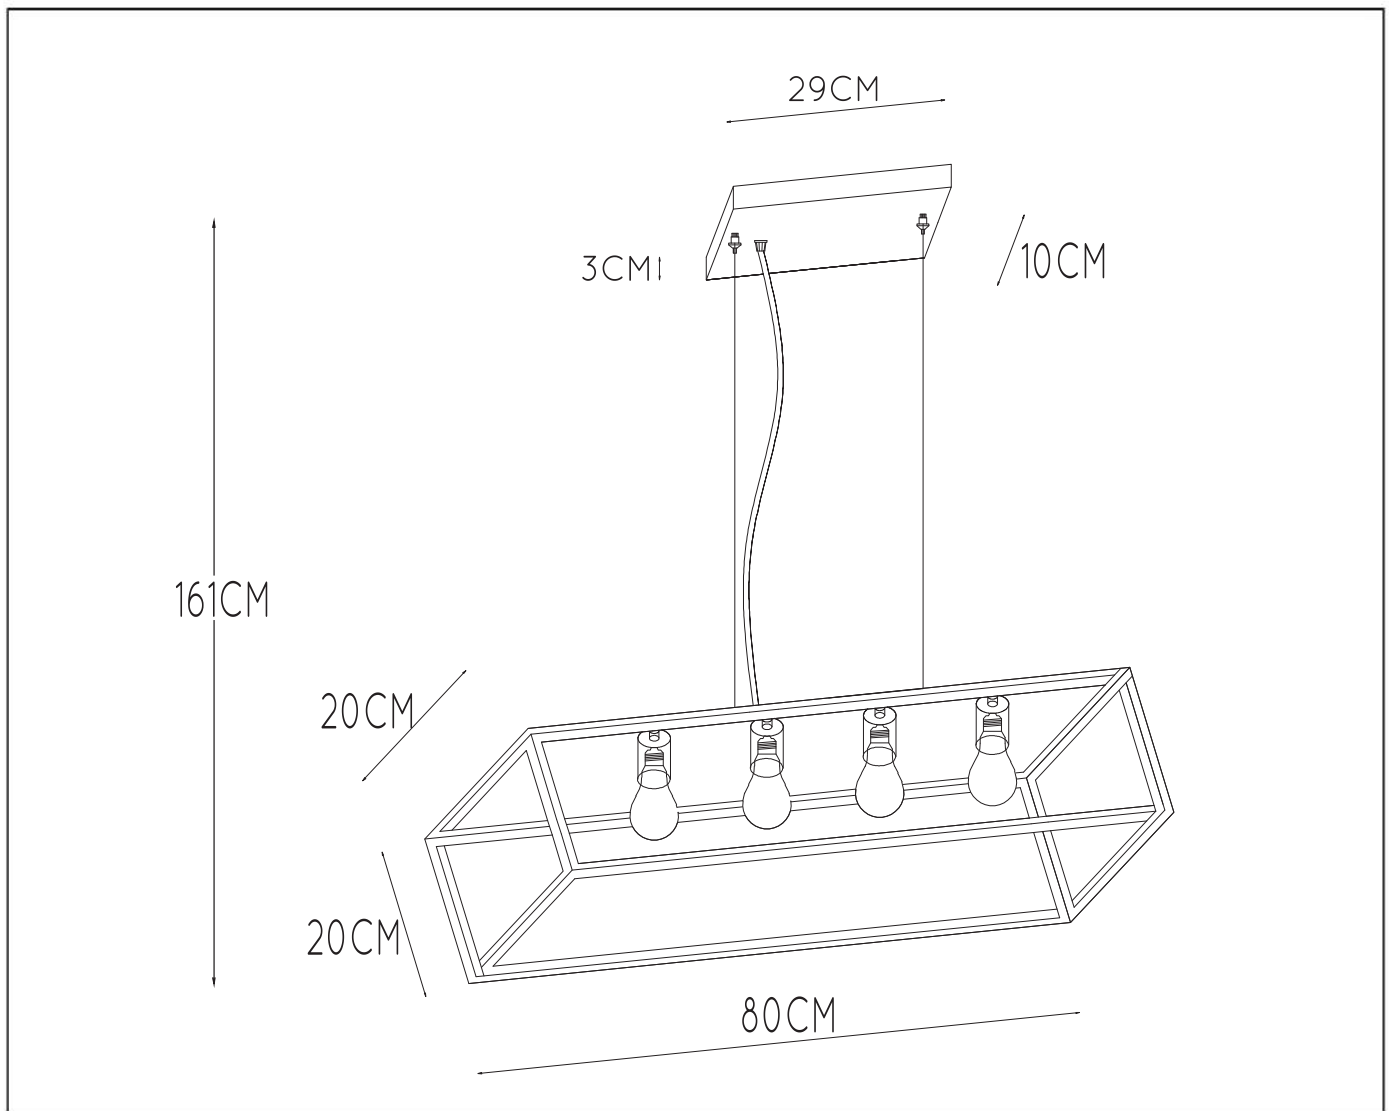

FABIAN

Item number : 00425/04/30

EAN code : 5411212010803

For more specifications, dimensions please visit

www.lucide.com