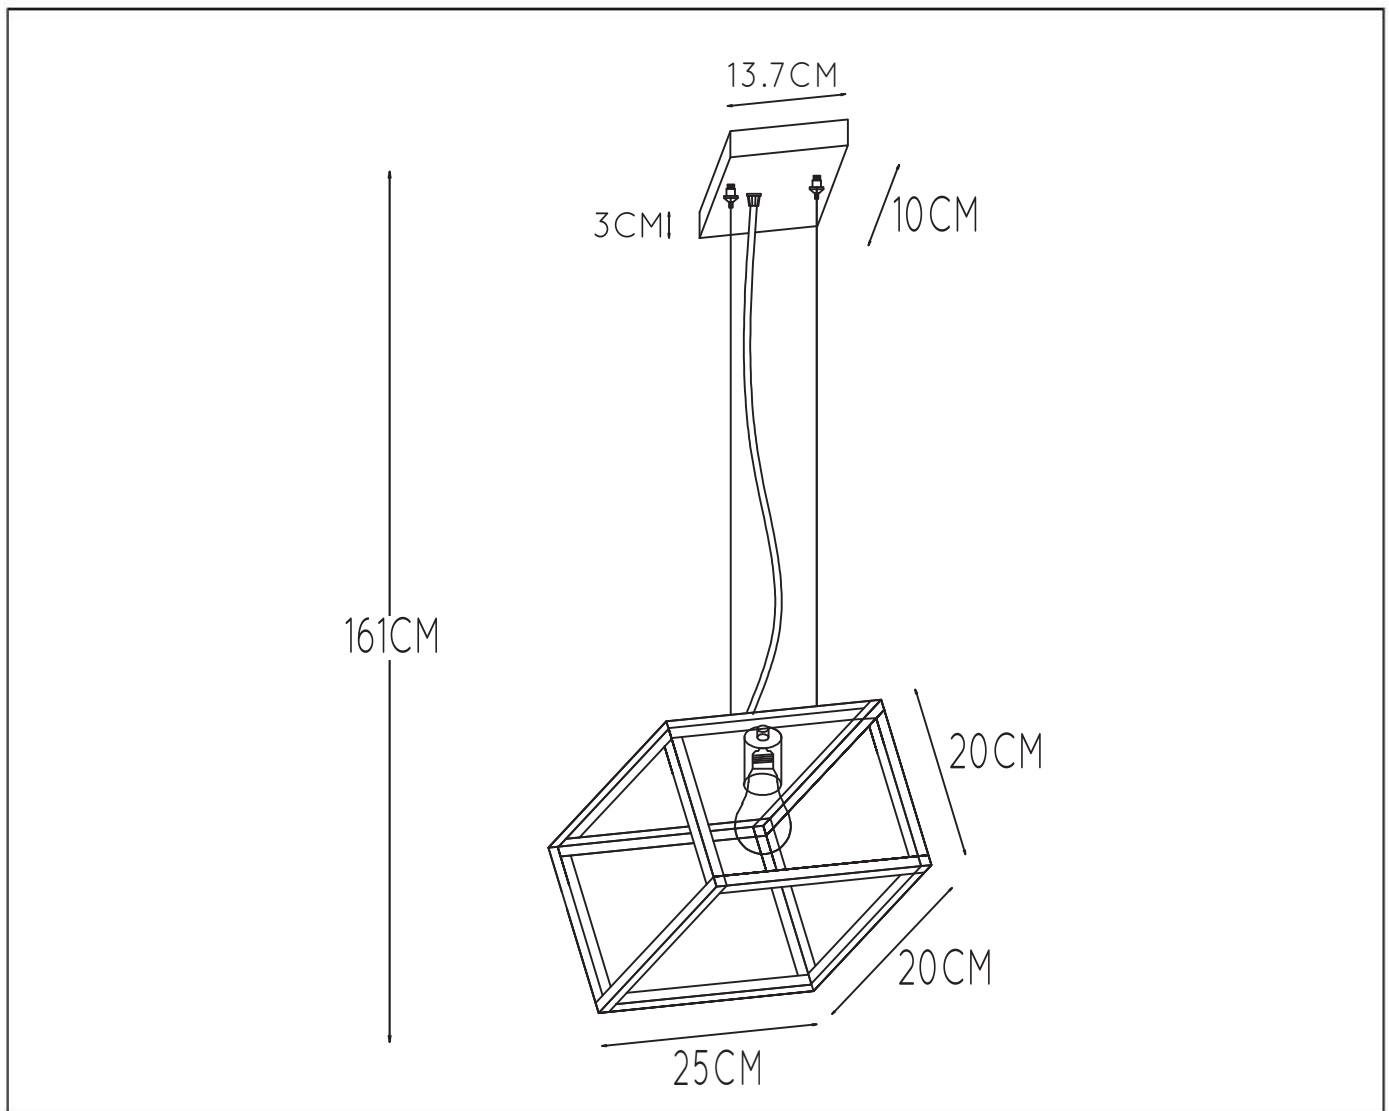

## General

**Dimensions LxWxH :** 25 cm x 28 cm x 161 cm

**Height minimum :** 32cm

**Height maximum :** 161cm

**Dimensions shade LxWxH :** 25 cm x 20cm x 20 cm

**Main material :** Metal

**Ceiling rose material :** Metal

## Product specifications

**Dimmable :** Yes

**Light direction :** Around (Diffuse)

**Adjustable in height :** Yes

**Directional :** Not Directional

**Cable :** Yes, Cable On Product

**Cable length :** 130 cm

**Bulb type & maximum wattage :** E27- max.40W

For more specifications of this product please visit

[www.lucide.com](http://www.lucide.com)

# FABIAN

Item number : 00425/01/30

EAN code : 5411212010797

For more specifications, dimensions please visit

[www.lucide.com](http://www.lucide.com)